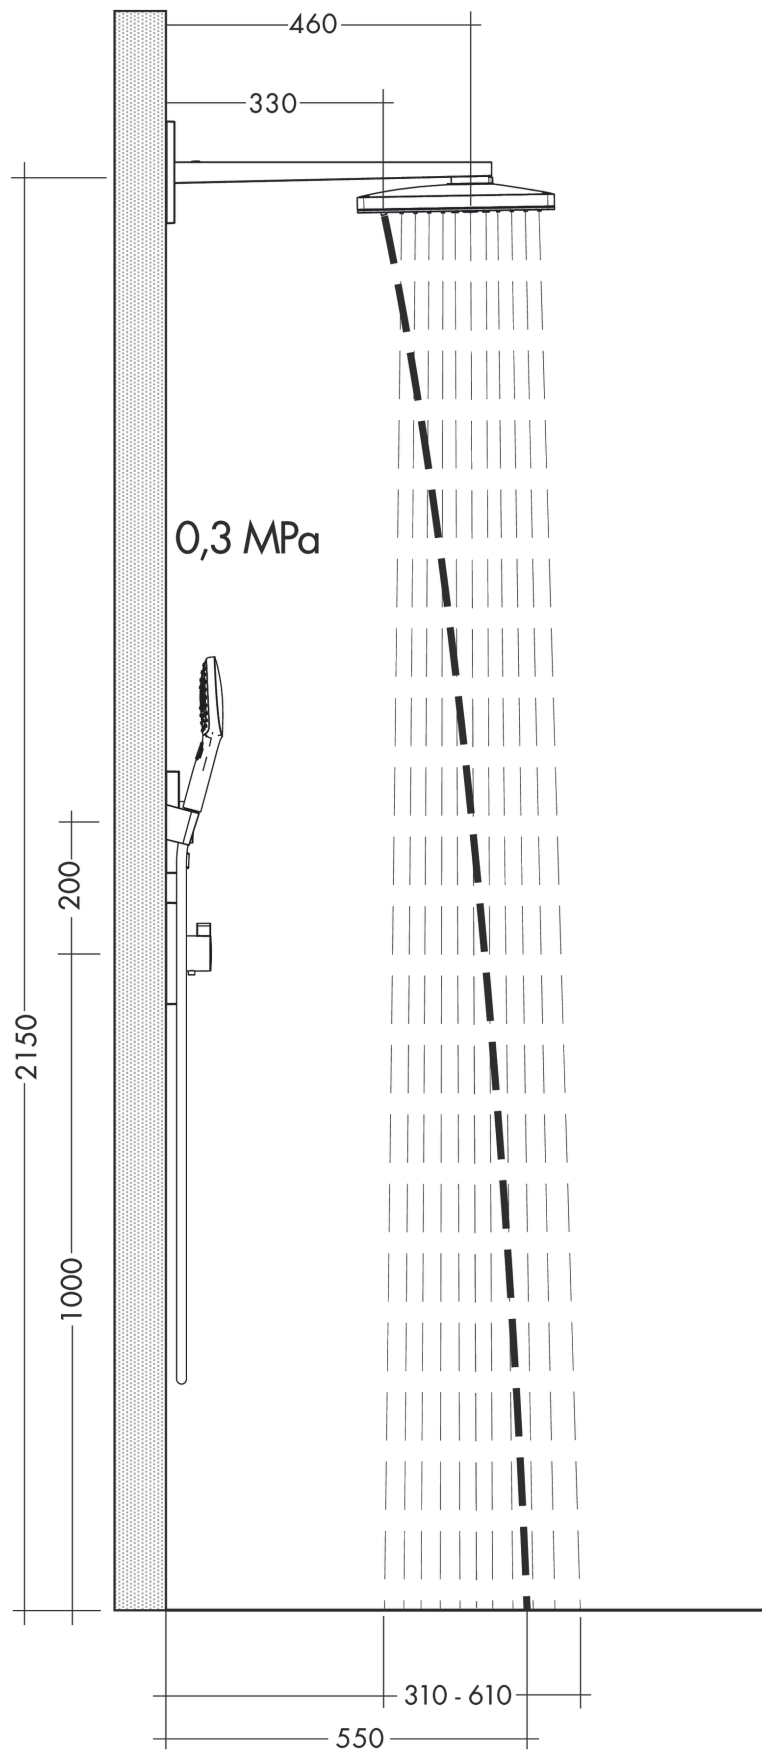

Rainmaker Select
Overhead shower 460 2jet with shower arm
Surfaces: **White/Chrome** Article Number: **24005400**

Installation examples