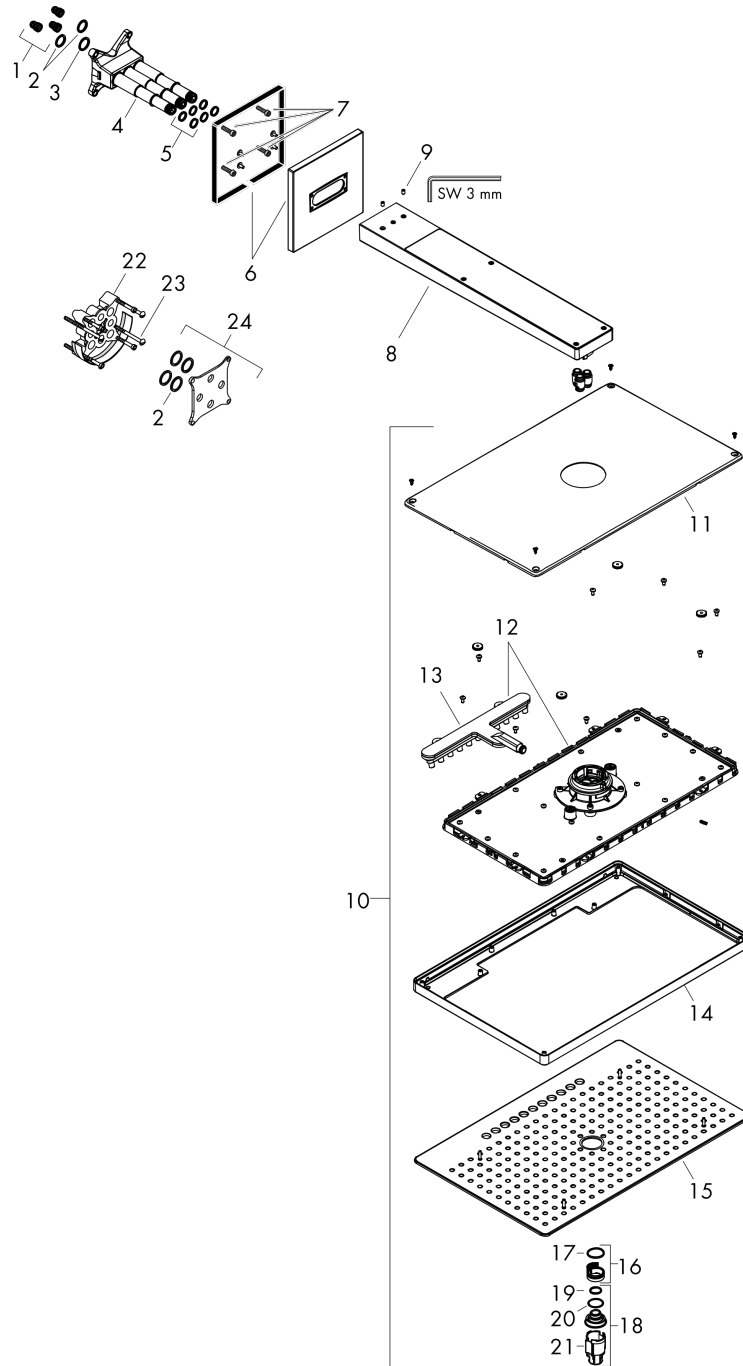

Rainmaker Select

Overhead shower 460 2jet with shower arm

Surfaces: **White/Chrome** Article Number: **24005400**

Description

product features

- consists of: overhead shower, shower arm, escutcheon
- shower head size: 466 x 300 mm
- spray type: Rain, RainStream
- shower arm length: 461 mm
- flow rate Rain spray (at 3 bar): 18 l/min
- flow rate RainStream spray (at 3 bar): 15 l/min
- the 2 spray zones must be controlled via 2 valves or a diverter valve with 2 outlets
- easy cleanable glass spray disc
- material spray disc: safety glass
- spray disc removable for cleaning
- overhead shower removable for cleaning
- installation: wall-mounted - for installation on iBox
- connection dimension: DN15

Installation examples

Rainmaker Select
Overhead shower 460 2jet with shower arm
 Surfaces: **White/Chrome** Article Number: **24005400**

Exploded Drawing

Year of production: >07/15

Rainmaker Select

Overhead shower 460 2jet with shower arm

Surfaces: **White/Chrome** Article Number: **24005400**

Spare part list

Year of production: >07/15

Pos.	Description	Article Number	Price	PU
1	filter	98513000	-	1
2	O-ring 16x2	98133000	-	1
3	O-ring 18x2	98181000	-	1
4	installation unit cpl.	95170000	-	1
5	O-ring 12x2	98214000	-	1
6	escutcheon 155 / 155 mm	92700000	-	1
7	set of screws	96525000	-	1
8	shower arm	92701000	-	1
9	hollow set screw M5x8	92851000	-	1
10	head shower	92682000	-	1
11	cover	93393000	-	1
12	cartridge, assy	93389000	-	1
13	spray insert	92923000	-	1
14	frame	93391000	-	1
15	spray body	92704000	-	1
16	filter	92683000	-	1
17	O-ring 24x2	98388000	-	1
18	spray insert	92685000	-	1
19	O-ring 15x2	98163000	-	1
20	O-ring 21x2	98205000	-	1
21	special tool	92686000	-	1
22	extension 25 mm	13595000	-	1
23	set of fixing screws	97747000	-	1
24	compensation set 1°	95521000	-	1
a	concealed item	01800180	-	1
b	Grease	90920000	-	1