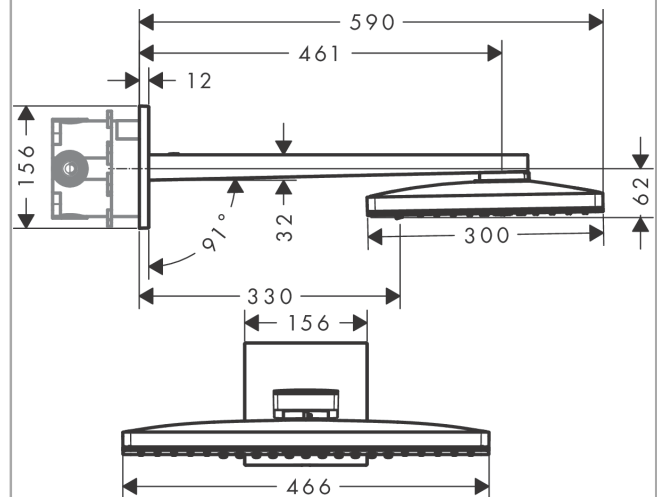

Rainmaker Select

Overhead shower 460 2jet with shower arm

Surfaces: **White/Chrome** Article Number: **24005400**

Description

product features

- consists of: overhead shower, shower arm, escutcheon
- shower head size: 466 x 300 mm
- spray type: Rain, RainStream
- shower arm length: 461 mm
- flow rate Rain spray (at 3 bar): 18 l/min
- flow rate RainStream spray (at 3 bar): 15 l/min
- the 2 spray zones must be controlled via 2 valves or a diverter valve with 2 outlets
- easy cleanable glass spray disc
- material spray disc: safety glass
- spray disc removable for cleaning
- overhead shower removable for cleaning
- installation: wall-mounted - for installation on iBox
- connection dimension: DN15

Technology

Product image

Scale drawing

Rainmaker Select

Overhead shower 460 2jet with shower arm

Surfaces: **White/Chrome** Article Number: **24005400**

Flowchart

- ① Rain
- ② RainStream

Surfaces: **White/Chrome** Article Number: **24005400**

Spare part list

Year of production: >07/15

Pos.	Description	Article Number	Price	PU
1	filter	98513000	-	1
2	O-ring 16x2	98133000	-	1
3	O-ring 18x2	98181000	-	1
4	installation unit cpl.	95170000	-	1
5	O-ring 12x2	98214000	-	1
6	escutcheon 155 / 155 mm	92700000	-	1
7	set of screws	96525000	-	1
8	shower arm	92701000	-	1
9	hollow set screw M5x8	92851000	-	1
10	head shower	92682000	-	1
11	cover	93393000	-	1
12	cartridge, assy	93389000	-	1
13	spray insert	92923000	-	1
14	frame	93391000	-	1
15	spray body	92704000	-	1
16	filter	92683000	-	1
17	O-ring 24x2	98388000	-	1
18	spray insert	92685000	-	1
19	O-ring 15x2	98163000	-	1
20	O-ring 21x2	98205000	-	1
21	special tool	92686000	-	1
22	extension 25 mm	13595000	-	1
23	set of fixing screws	97747000	-	1
24	compensation set 1°	95521000	-	1
a	concealed item	01800180	-	1
b	Grease	90920000	-	1