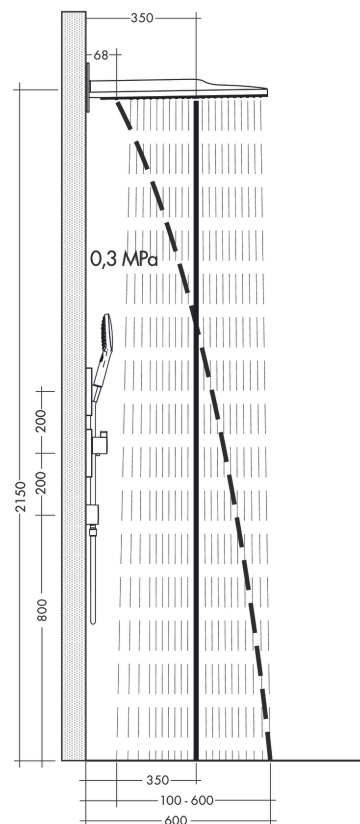

**Rainmaker Select
Overhead shower 580 3jet**

Surfaces: **Black/Chrome** Article Number: **24001600**

Installation examples