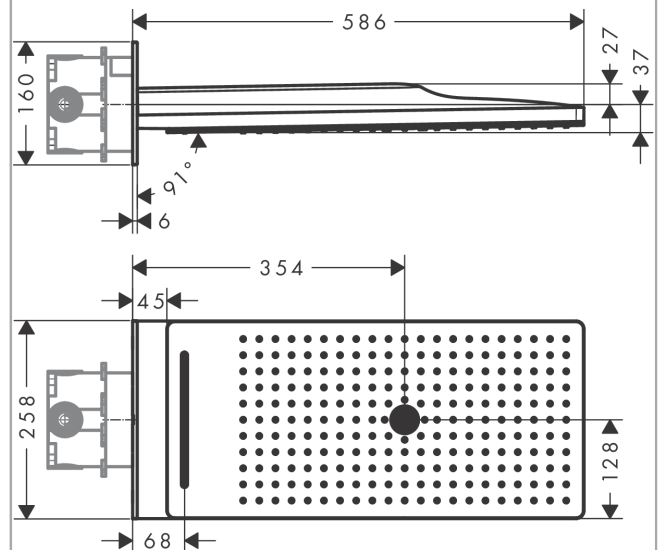

Rainmaker Select Overhead shower 580 3jet

Surfaces: **Black/Chrome** Article Number: **24001600**

Description

product features

- consists of: overhead shower, wall connector
- shower head size: 586 x 258 mm
- spray type: Rain, RainFlow, MonoRain
- maximum flow rate at 3 bar: 18,6 l/min
- flow rate Rain spray (at 3 bar): 17 l/min
- flow rate Mono spray (at 3 bar): 20 l/min
- flow rate RainFlow spray (at 3 bar): 17 l/min
- the 3 spray zones must be controlled via 3 valves or a diverter valve with 3 outlets
- easy cleanable glass spray disc
- material spray disc: safety glass
- spray disc removable for cleaning
- installation: wall-mounted - for installation on iBox
- connection dimension: DN15/DN20

Technology

Product image

Scale drawing

**Rainmaker Select
Overhead shower 580 3jet**

Surfaces: **Black/Chrome** Article Number: **24001600**

Flowchart

The consumption was measured in combination with the appropriate fittings (thermostat/mixer/in-wall valve) to reflect actual application in practice.

Exploded Drawing

Year of production: >04/17

Rainmaker Select
Overhead shower 580 3jet

Surfaces: **Black/Chrome** Article Number: **24001600**

Spare part list

Year of production: >04/17

Pos.	Description	Article Number	Price	PU
1	filter	98513000	-	1
2	O-ring 16x2	98133000	-	1
3	O-ring 18x2	98181000	-	1
4	installation unit cpl.	95170000	-	1
5	O-ring 12x2	98214000	-	1
6	escutcheon	92747000	-	1
7	set of screws	96525000	-	1
8	hollow set screw M4x8	97669000	-	1
9	cover	92746000	-	1
10	spray body	92748610	-	1
11	filter	92683000	-	1
12	O-ring 24x2	98388000	-	1
13	aerator laminar	92684000	-	1
14	O-ring 15x2	98163000	-	1
15	O-ring 21x2	98205000	-	1
16	special tool	92686000	-	1
17	extension 25 mm	13595000	-	1
18	set of fixing screws	97747000	-	1
19	compensation set 1°	95521000	-	1