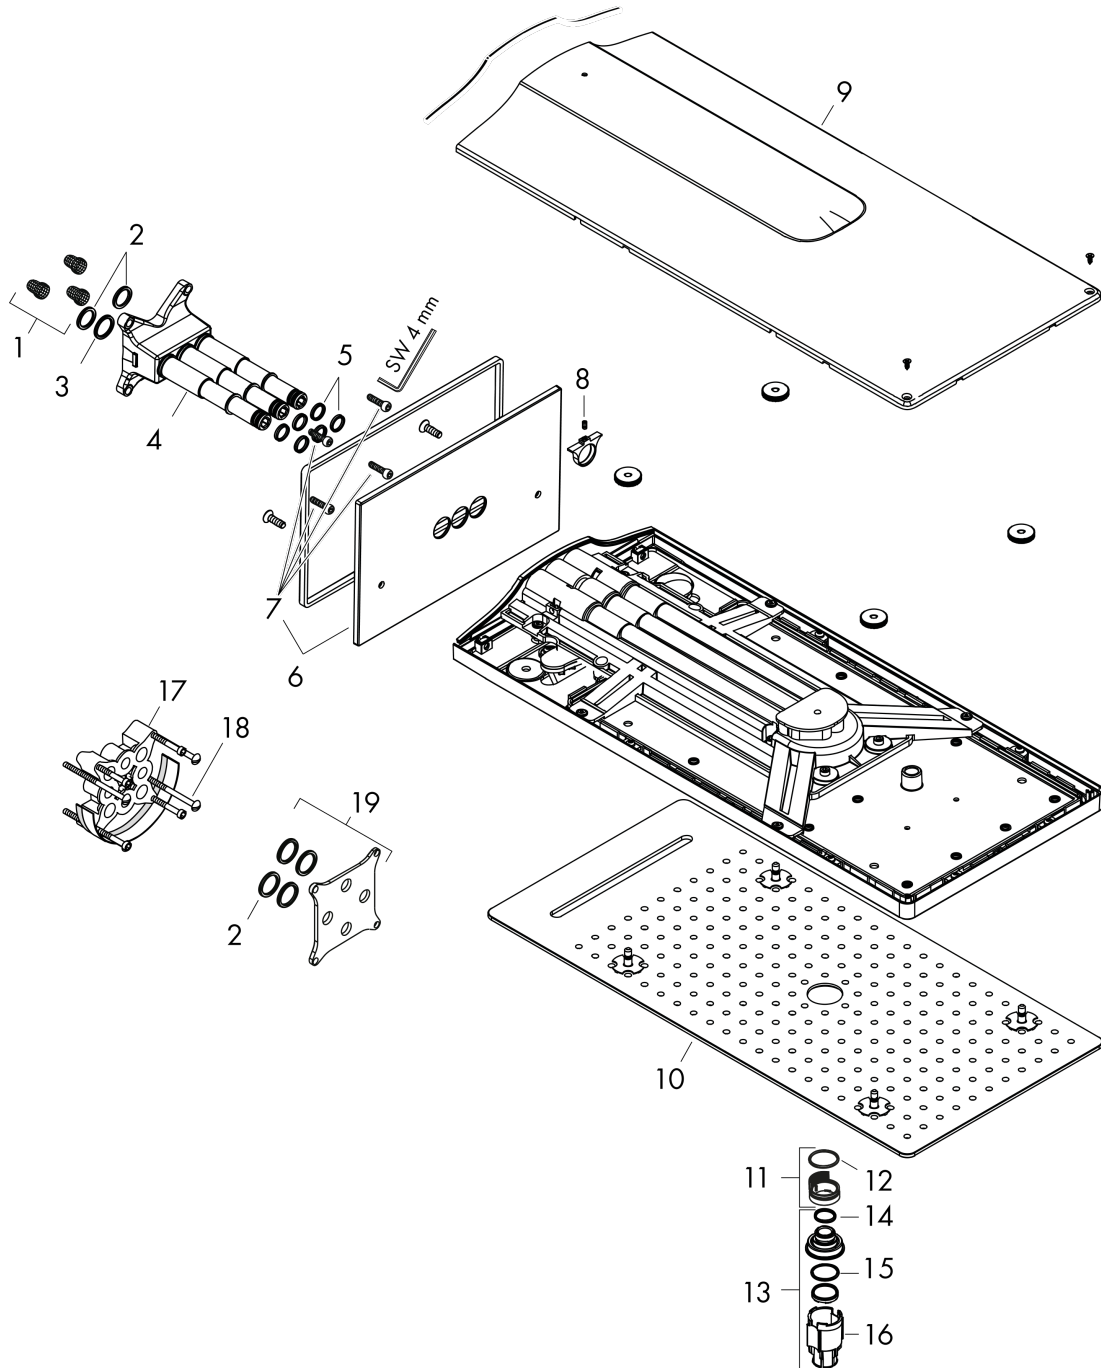

Rainmaker Select Overhead shower 580 3jet

Surfaces: **Black/Chrome** Article Number: **24001600**

Description

product features

- consists of: overhead shower, wall connector
- shower head size: 586 x 258 mm
- spray type: Rain, RainFlow, MonoRain
- maximum flow rate at 3 bar: 18,6 l/min
- flow rate Rain spray (at 3 bar): 17 l/min
- flow rate Mono spray (at 3 bar): 20 l/min
- flow rate RainFlow spray (at 3 bar): 17 l/min
- the 3 spray zones must be controlled via 3 valves or a diverter valve with 3 outlets
- easy cleanable glass spray disc
- material spray disc: safety glass
- spray disc removable for cleaning
- installation: wall-mounted - for installation on iBox
- connection dimension: DN15/DN20

Technology

Product image

Scale drawing

**Rainmaker Select
Overhead shower 580 3jet**

Surfaces: **Black/Chrome** Article Number: **24001600**

Flowchart

The consumption was measured in combination with the appropriate fittings (thermostat/mixer/in-wall valve) to reflect actual application in practice.

Exploded Drawing

Year of production: >04/17

Rainmaker Select
Overhead shower 580 3jet

Surfaces: **Black/Chrome** Article Number: **24001600**

Spare part list

Year of production: >04/17

Pos.	Description	Article Number	Price	PU
1	filter	98513000	-	1
2	O-ring 16x2	98133000	-	1
3	O-ring 18x2	98181000	-	1
4	installation unit cpl.	95170000	-	1
5	O-ring 12x2	98214000	-	1
6	escutcheon	92747000	-	1
7	set of screws	96525000	-	1
8	hollow set screw M4x8	97669000	-	1
9	cover	92746000	-	1
10	spray body	92748610	-	1
11	filter	92683000	-	1
12	O-ring 24x2	98388000	-	1
13	aerator laminar	92684000	-	1
14	O-ring 15x2	98163000	-	1
15	O-ring 21x2	98205000	-	1
16	special tool	92686000	-	1
17	extension 25 mm	13595000	-	1
18	set of fixing screws	97747000	-	1
19	compensation set 1°	95521000	-	1