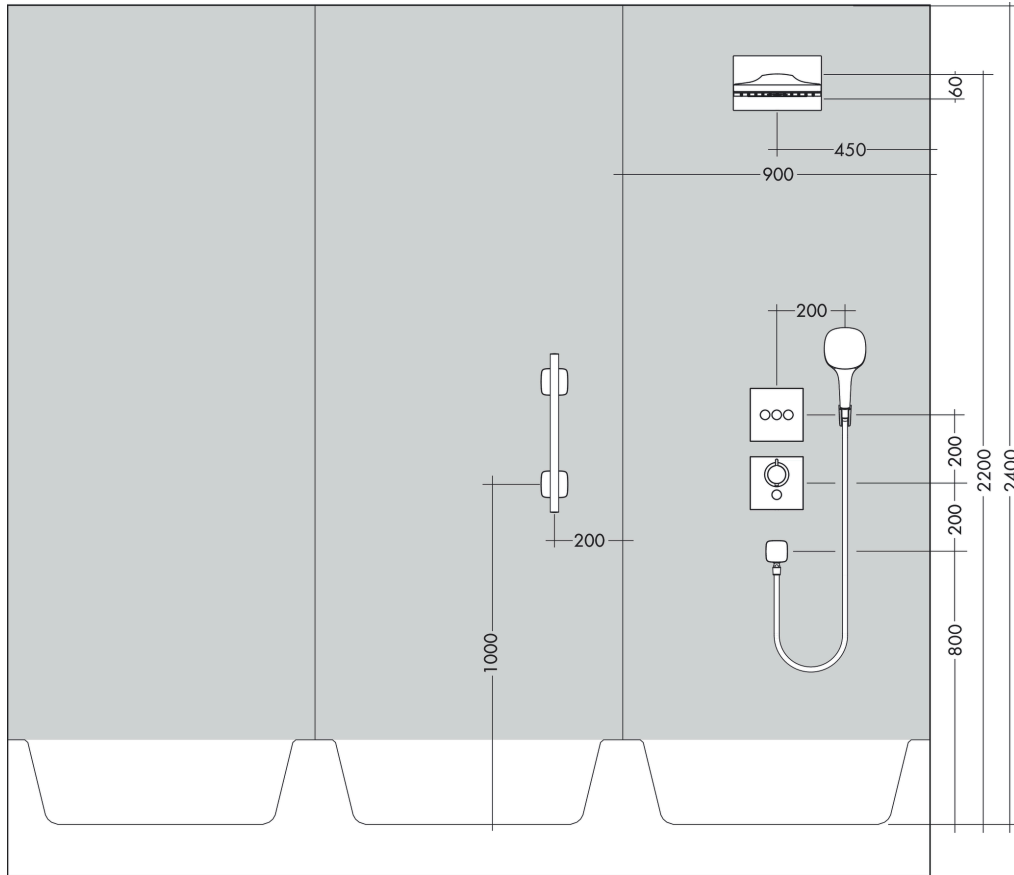

**Rainmaker Select
Overhead shower 580 3jet**

Surfaces: **Black/Chrome** Article Number: **24001600**

Installation examples