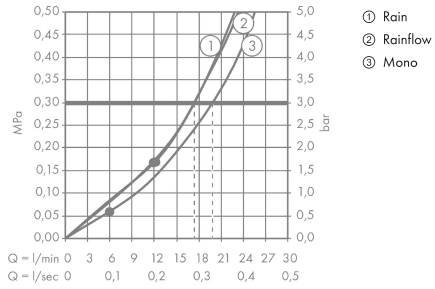

Rainmaker Select Overhead shower 580 3jet

Surfaces: **Black/Chrome** Article Number: **24001600**

Description

product features

- consists of: overhead shower, wall connector
- shower head size: 586 x 258 mm
- spray type: Rain, RainFlow, MonoRain
- maximum flow rate at 3 bar: 18,6 l/min
- flow rate Rain spray (at 3 bar): 17 l/min
- flow rate Mono spray (at 3 bar): 20 l/min
- flow rate RainFlow spray (at 3 bar): 17 l/min
- the 3 spray zones must be controlled via 3 valves or a diverter valve with 3 outlets
- easy cleanable glass spray disc
- material spray disc: safety glass
- spray disc removable for cleaning
- installation: wall-mounted - for installation on iBox
- connection dimension: DN15/DN20

Technology

Product image

Scale drawing

**Rainmaker Select
Overhead shower 580 3jet**

Surfaces: **Black/Chrome** Article Number: **24001600**

Flowchart

The consumption was measured in combination with the appropriate fittings (thermostat/mixer/in-wall valve) to reflect actual application in practice.