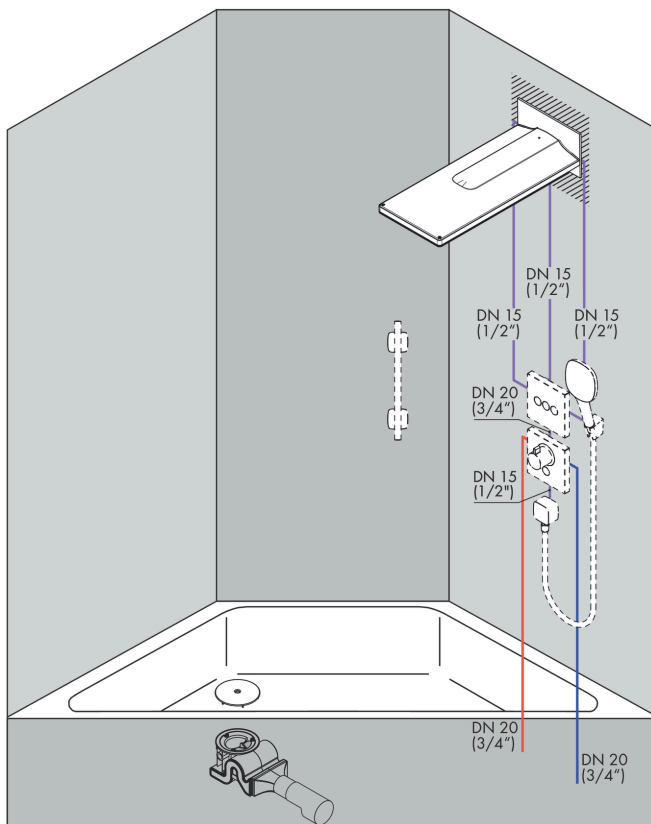

**Rainmaker Select
Overhead shower 580 3jet**

Surfaces: **Black/Chrome** Article Number: **24001600**

Installation examples