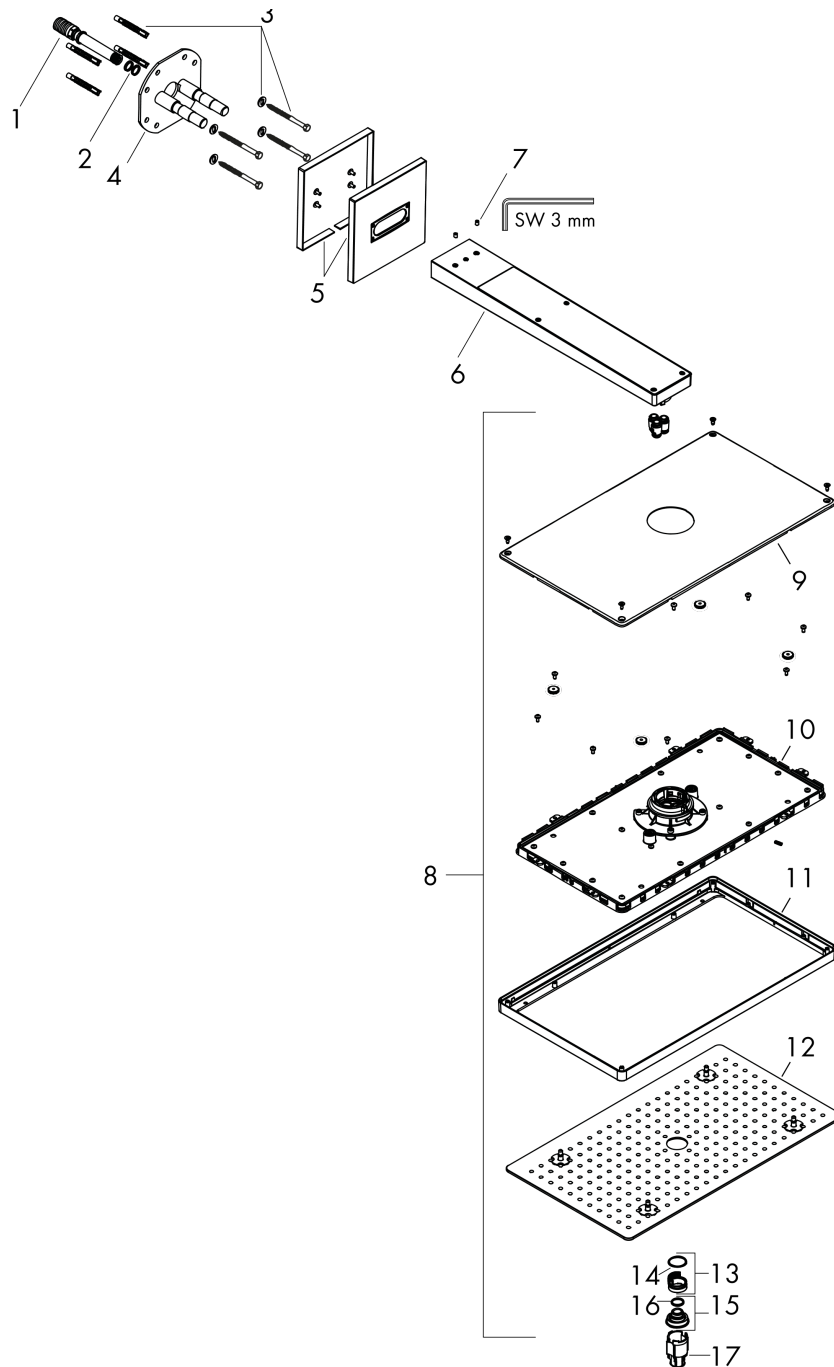

Rainmaker Select
Overhead shower 460 1jet with shower arm
 Surfaces: **Black/Chrome** Article Number: **24003600**

Flowchart

The consumption was measured in combination with the appropriate fittings (thermostat/mixer/in-wall valve) to reflect actual application in practice.

Rainmaker Select
Overhead shower 460 1jet with shower arm
 Surfaces: **Black/Chrome** Article Number: **24003600**

Installation examples

Rainmaker Select

Overhead shower 460 1jet with shower arm

Surfaces: **Black/Chrome** Article Number: **24003600**

Exploded Drawing

Year of production: >04/17

Rainmaker Select

Overhead shower 460 1jet with shower arm

Surfaces: **Black/Chrome** Article Number: **24003600**

Spare part list

Year of production: >04/17

Pos.	Description	Article Number	Price	PU
1	connecting thread G½	92699000	-	1
2	O-ring 12x2	98214000	-	1
3	mounting set	98716000	-	1
4	support element	93926000	-	1
5	escutcheon 155 / 155 mm	92700000	-	1
6	shower arm	92701000	-	1
7	hollow set screw M5x8	92851000	-	1
8	head shower	92702600	-	1
9	cover	93392000	-	1
10	cartridge, assy	93388000	-	1
11	frame	93390000	-	1
12	spray body	92703610	-	1
13	filter	92683000	-	1
14	O-ring 24x2	98388000	-	1
15	spray insert	92685000	-	1
16	O-ring 15x2	98163000	-	1
17	special tool	92686000	-	1
a	Grease	90920000	-	1