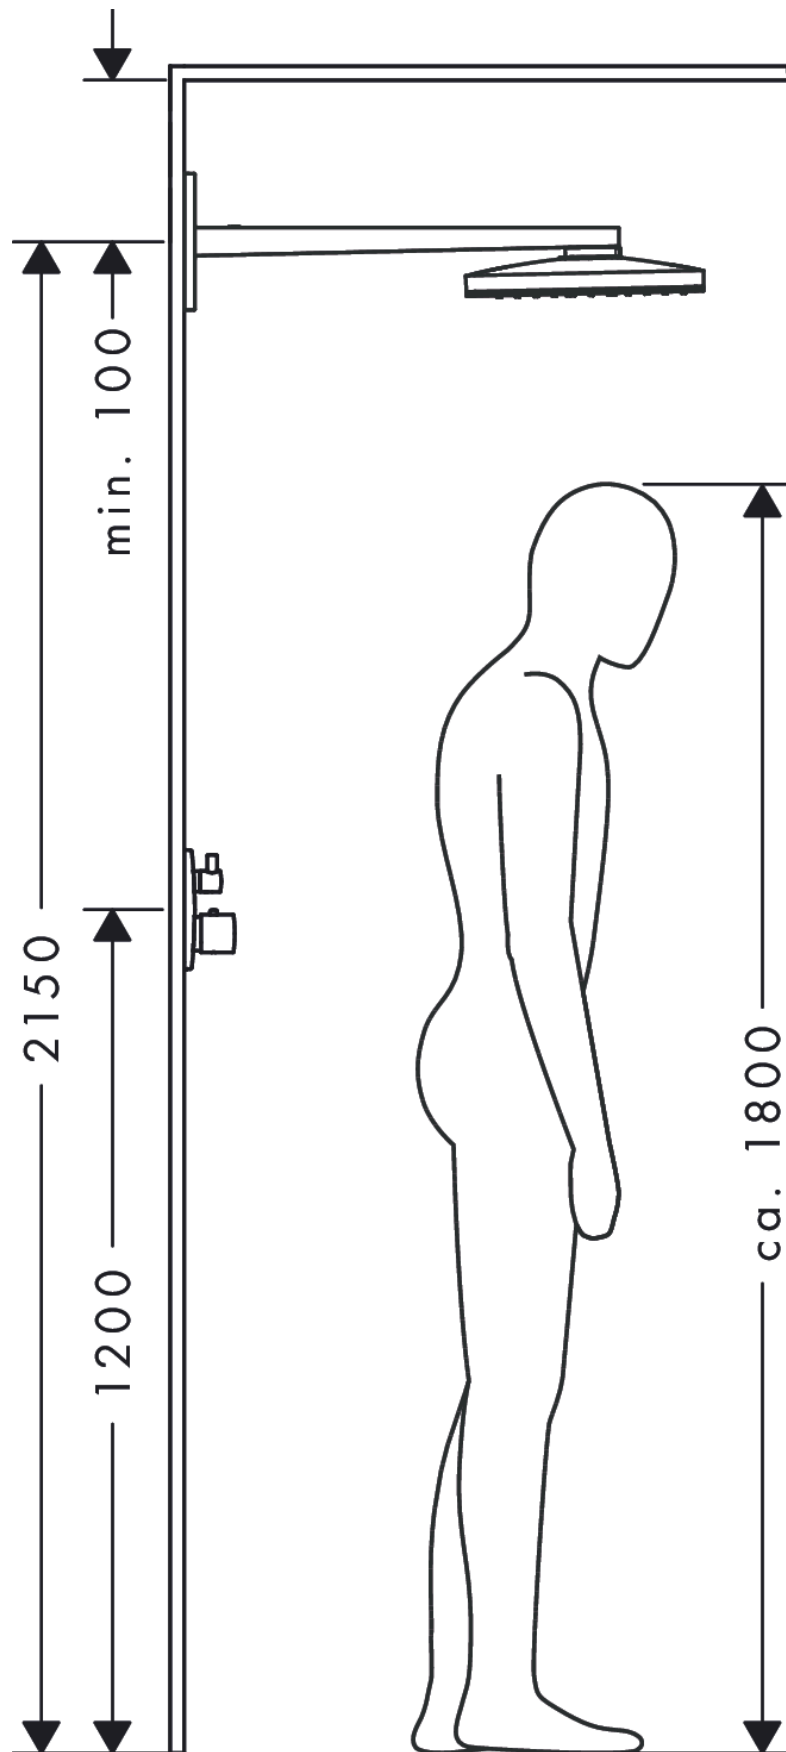

Rainmaker Select
Overhead shower 460 1jet with shower arm
 Surfaces: **Black/Chrome** Article Number: **24003600**

Flowchart

The consumption was measured in combination with the appropriate fittings (thermostat/mixer/in-wall valve) to reflect actual application in practice.

Rainmaker Select
Overhead shower 460 1jet with shower arm
 Surfaces: **Black/Chrome** Article Number: **24003600**

Installation examples

Rainmaker Select

Overhead shower 460 1jet with shower arm

Surfaces: **Black/Chrome** Article Number: **24003600**

Exploded Drawing

Year of production: >04/17

Rainmaker Select

Overhead shower 460 1jet with shower arm

Surfaces: **Black/Chrome** Article Number: **24003600**

Spare part list

Year of production: >04/17

Pos.	Description	Article Number	Price	PU
1	connecting thread G½	92699000	-	1
2	O-ring 12x2	98214000	-	1
3	mounting set	98716000	-	1
4	support element	93926000	-	1
5	escutcheon 155 / 155 mm	92700000	-	1
6	shower arm	92701000	-	1
7	hollow set screw M5x8	92851000	-	1
8	head shower	92702600	-	1
9	cover	93392000	-	1
10	cartridge, assy	93388000	-	1
11	frame	93390000	-	1
12	spray body	92703610	-	1
13	filter	92683000	-	1
14	O-ring 24x2	98388000	-	1
15	spray insert	92685000	-	1
16	O-ring 15x2	98163000	-	1
17	special tool	92686000	-	1
a	Grease	90920000	-	1