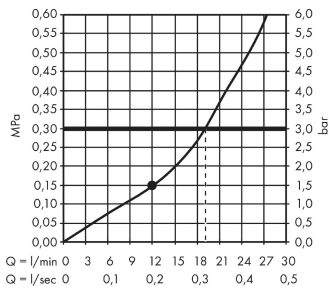

Rainmaker Select
Overhead shower 460 1jet with shower arm
 Surfaces: **Black/Chrome** Article Number: **24003600**

Flowchart

The consumption was measured in combination with the appropriate fittings (thermostat/mixer/in-wall valve) to reflect actual application in practice.