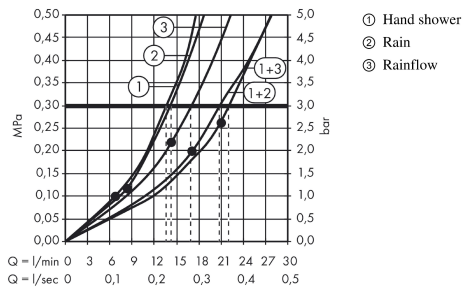

##### product features

- consists of: shower panel, overhead shower, baton hand shower, shower hose, shower holder
- overhead shower Raindance S 180 Air
- shower head size: 180 mm
- shower arm length: 420 mm
- height adjustment: 200 mm
- spray type (overhead shower): RainAir, wide flood jet
- flow rate RainAir spray (at 3 bar): 14 l/min
- flow rate RainFlow spray (at 3 bar): 17 l/min
- scald protection at 40°
- adjustable hot water limitation
- isolated water conduction
- centre distance: 150 ± 12 mm
- connection thread G ½
- site: wall
- installation type: exposed installation
- suitable for continuous flow water heaters
- connection dimension: DN15

#### Scale drawing

**Raindance**

**Shower panel Lift 180 2jet for exposed installation**

Surfaces: **Satin Chrome** Article Number: **27008000**

**Flowchart**

**Raindance**

**Shower panel Lift 180 2jet for exposed installation**