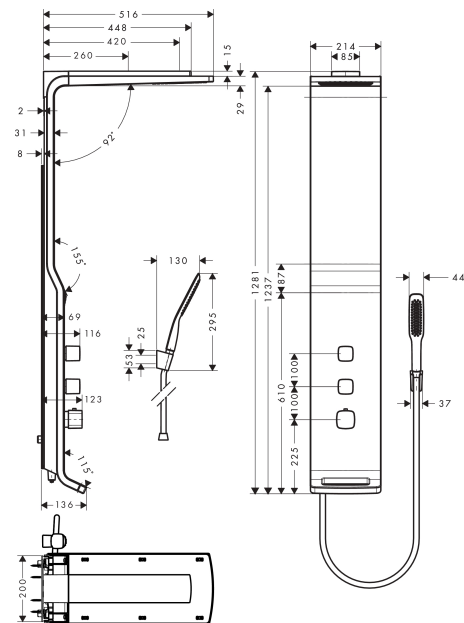

Scale drawing