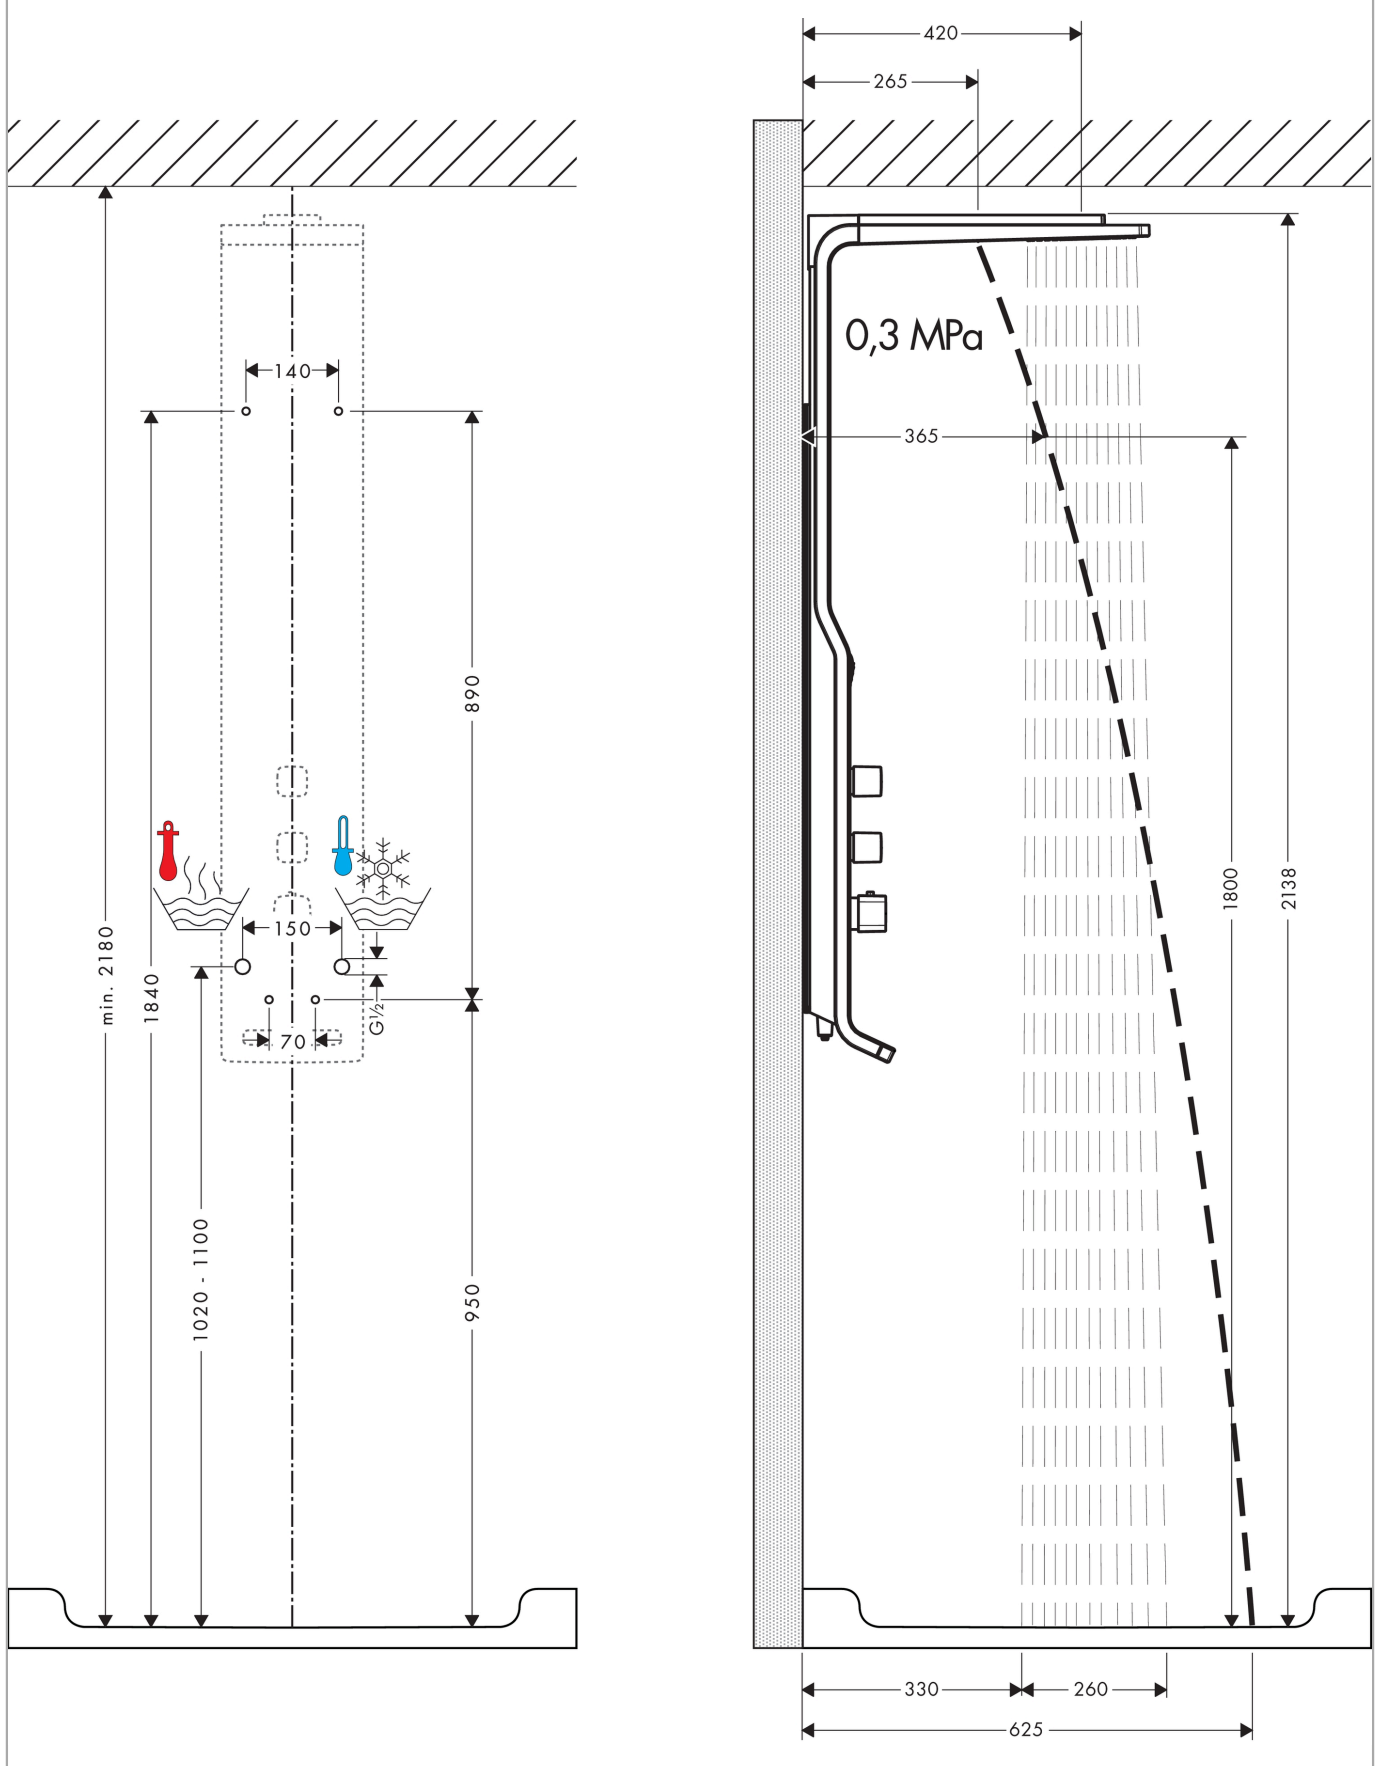

Raindance

Shower panel Lift 180 2jet for exposed installation

Surfaces: **Satin Chrome** Article Number: **27008000**

Installation examples