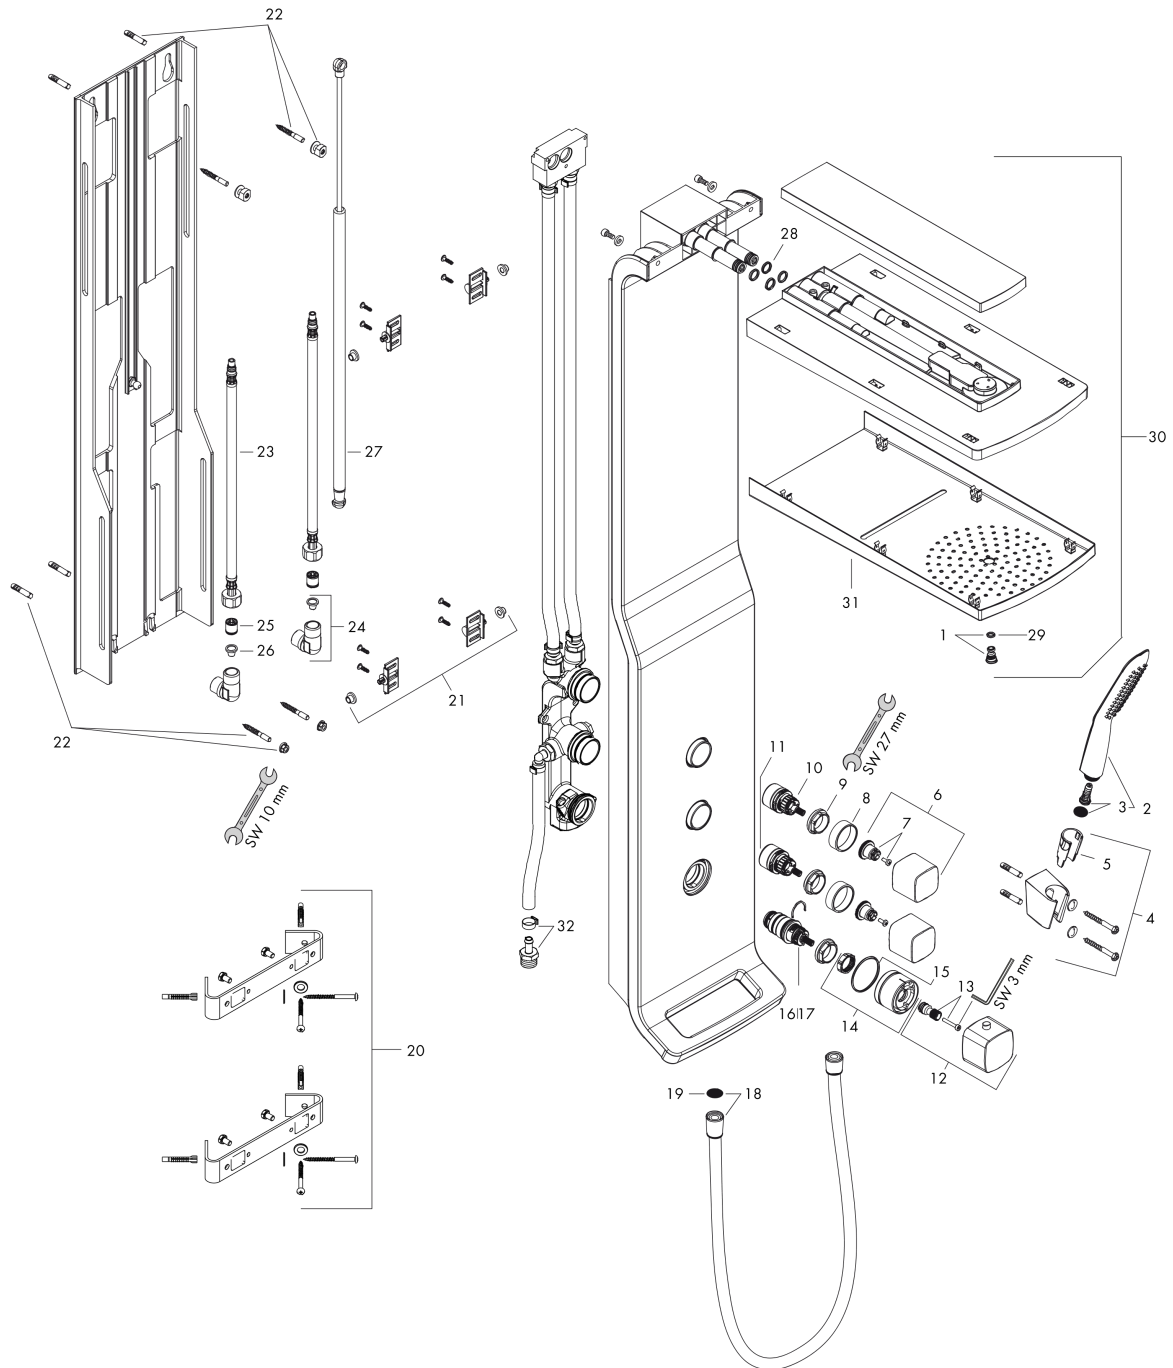

##### product features

- consists of: shower panel, overhead shower, baton hand shower, shower hose, shower holder
- overhead shower Raindance S 180 Air
- shower head size: 180 mm
- shower arm length: 420 mm
- height adjustment: 200 mm
- spray type (overhead shower): RainAir, wide flood jet
- flow rate RainAir spray (at 3 bar): 14 l/min
- flow rate RainFlow spray (at 3 bar): 17 l/min
- scald protection at 40°
- adjustable hot water limitation
- isolated water conduction
- centre distance: 150 ± 12 mm
- connection thread G ½
- site: wall
- installation type: exposed installation
- suitable for continuous flow water heaters
- connection dimension: DN15

**Exploded Drawing**

Year of production: >04/12