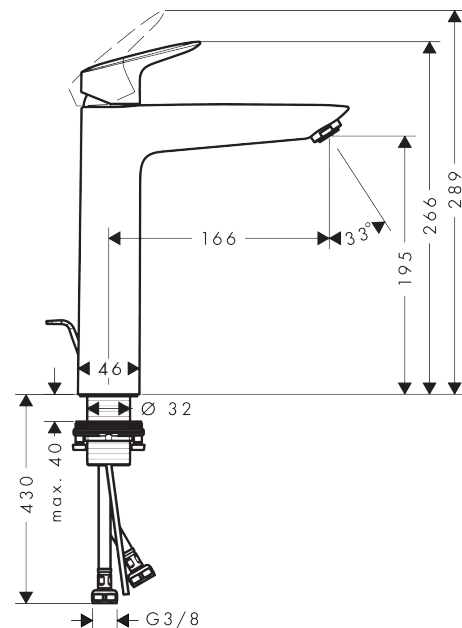

Logis

Single lever basin mixer 190 with pop-up waste set

Surfaces: **Chrome** Article Number: **71090000**

Description

product features

- consists of: single lever basin mixer, waste set
- ComfortZone 190
- projection 166 mm
- normal spray
- flow rate at 3 bar: 5 l/min
- ceramic cartridge
- temperature limitation adjustable
- suitable for continuous flow water heaters
- pop-up waste set G 1¼
- material waste set: synthetic
- connection type: G ¾ connections
- connection dimension: DN15

Technology

Product image

Scale drawing

Flowchart