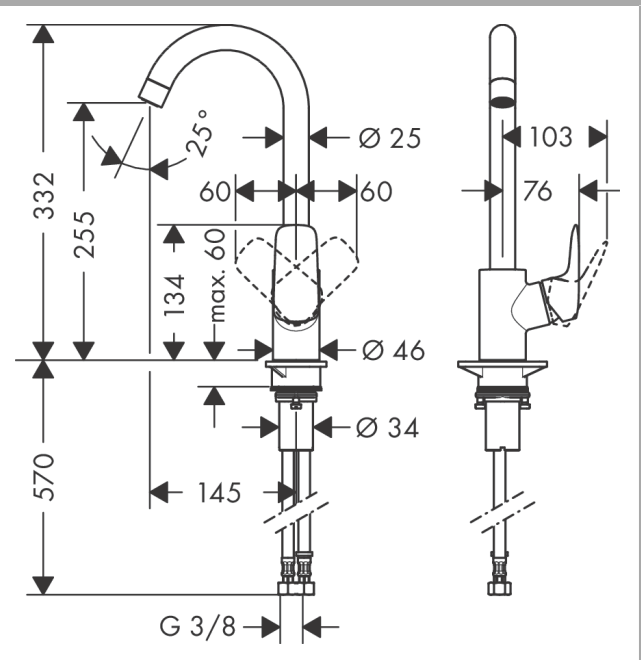

##### product features

- ComfortZone 260
- swivel range adjustable in 3 steps 110°, 150° or 360°
- handle can be positioned on the right or left
- normal spray
- connection dimension: DN15
- maximum flow rate at 3 bar: 12 l/min
- ceramic cartridge
- connection type: G 3/8 connections
- suitable for continuous flow water heaters

#### Scale drawing