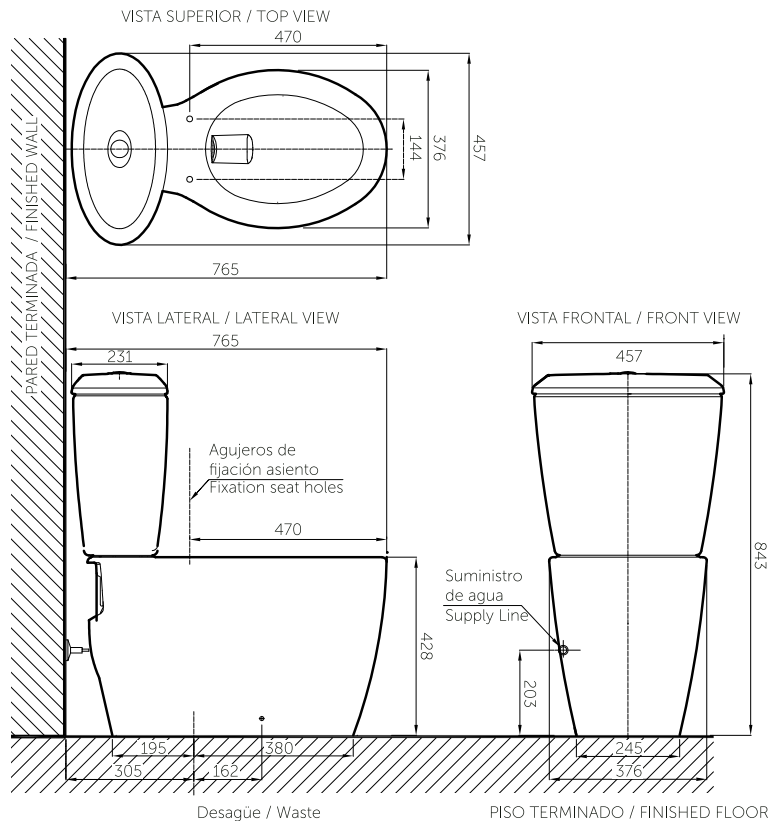

Zen inspiration

Design, comfort and purity in its lines.

- Hidden trapway
- Elongated bowl profile
- Comfortable rim height of 16.8 inch.
- Special fixing set to floor included
- Slow close toilet seat of easier cleanliness and installation
- ADEX design Awards winner piece - Platinum Award 2009 - designed by: Paul Hatch, Jyung-Seok Joseph Lee y Julia Burke

SERIE ELEMENTO

ELEMENTO

Sanitario de dos piezas
Two pieces toilet

4.1 / 6.0 Lpf.

1.0 / 1.6 Gpf

Ref. 19.00541

Información técnica

Technical Information

Material Material	Porcelana sanitaria Vitreous China
Dimensiones (An x L x Al) Dimensions (W x D x H)	457 x 765 x 843 mm. 18 x 30.1 x 33.1 inch.
Presión de agua Water pressure	20 - 80 PSI
Consumo de agua Water consumption	Doble descarga 4.1 / 6.0 Lpf. Dual flush 1.0 / 1.6 Gpf
Sistema de descarga Outlet system	Sifón jet. Sifon jet.
Espejo de agua Water surface area	168 x 248 mm. 6.6 x 9.7 inch.
Altura de sello Trap seal	57 mm. 2.2 inch.
Distancia del muro al centro del desagüe Wall distance from waste center	305 mm. 12 inch.
Válvula de llenado Fill valve	Antisifón. Anti-siphon.
Válvula de descarga Flush valve	76.2 mm. 3 inch.
Capacidad de descarga Flushing capacity	800 gr. MISO
Peso Neto (aprox.) Net Weight (approx.)	51.6 kg. 113.7 lb.

Plano técnico

Technical Drawing

Unidades / Units: mm.

Estas dimensiones son nominales y son sujetas a cambio sin previo aviso.
These dimensions are nominal and are subject to change without prior notice.