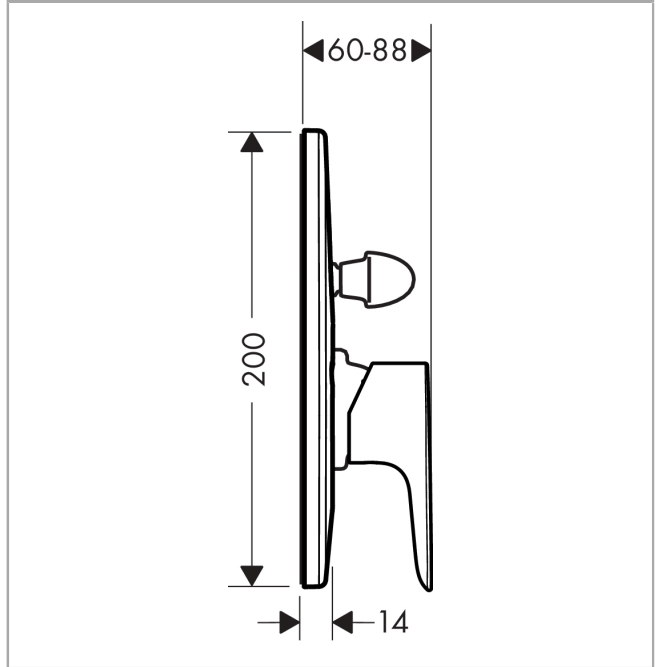

**Talis E**  
**Single lever bath mixer for concealed installation**  
 Surfaces: **Chrome** Article Number: **71746000**

**Description**

**product features**

- connection type: basic set
- ceramic cartridge
- temperature limitation adjustable
- diverter with automatic resetting

**Product image**

**Scale drawing**

**Flowchart**