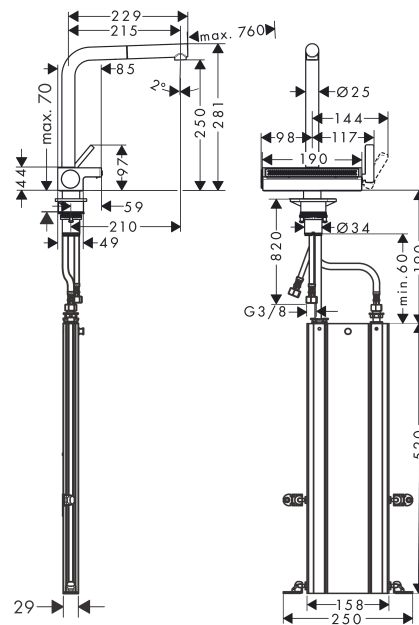

Aquno Select M81

Single lever kitchen mixer 250, pull-out spout, 2jet, sBox

Surfaces: **Stainless Steel Finish** Article Number: **73830800**

Description

product features

- consists of: single lever kitchen mixer, hose box, multifunctional strainer
- handle can be positioned on the right or left
- ComfortZone 250
- I-spout
- swivel range adjustable in 3 steps 60°, 110° or 150°
- laminar spray, SatinFlow
- change between SatinFlow and pull-out spout at the touch of a button
- MagFit magnetic shower support
- connection dimension: DN15
- maximum flow rate at 3 bar: 6 l/min
- ceramic cartridge
- connection type: G 3/8 connections
- integrated non-return valve
- sBox for quiet, smooth and protected hose guidance in the cabinet, under the countertop
- extension length up to 76 cm
- tap hole with \varnothing 35 mm required, recommendation: the middle of tap hole drilling should be max. 45 mm from the back side of of the bowl

Technology

Product image

Scale drawing

Aquno Select M81

Single lever kitchen mixer 250, pull-out spout, 2jet, sBox

Surfaces: **Stainless Steel Finish** Article Number: **73830800**

Flowchart

Aquno Select M81
Single lever kitchen mixer 250, pull-out spout, 2jet, sBox
 Surfaces: **Stainless Steel Finish** Article Number: **73830800**