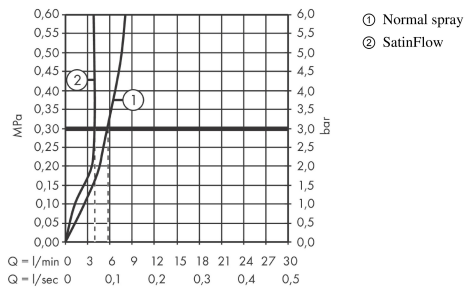

Technology

Product image

Scale drawing

Aquno Select M81

Single lever kitchen mixer 250, pull-out spout, 2jet, sBox

Surfaces: **Stainless Steel Finish** Article Number: **73830800**

Flowchart

Aquno Select M81
Single lever kitchen mixer 250, pull-out spout, 2jet, sBox
 Surfaces: **Stainless Steel Finish** Article Number: **73830800**