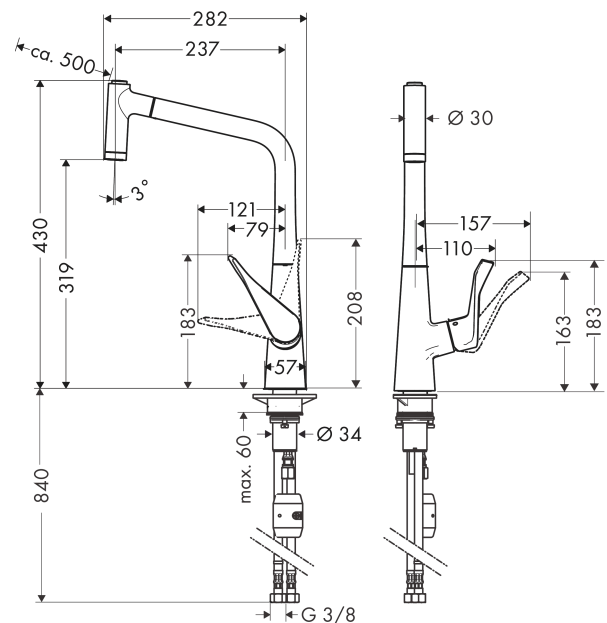

Metris M71

Single lever kitchen mixer 320, pull-out spray, 2jet

Surfaces: **Stainless Steel Finish** Article Number: **14820800**

Description

product features

- ComfortZone 320
- swivel range adjustable in 2 steps to 110° or 150°
- laminar spray and shower spray
- lockable shower spray, spray returns automatically through handle closing
- MagFit magnetic shower support
- quick connect hose
- connection dimension: DN15
- maximum flow rate at 3 bar: 10 l/min
- ceramic cartridge
- connection type: G 3/8 connections
- integrated non-return valve
- suitable for continuous flow water heaters

Technology

Product image

Scale drawing

Flowchart