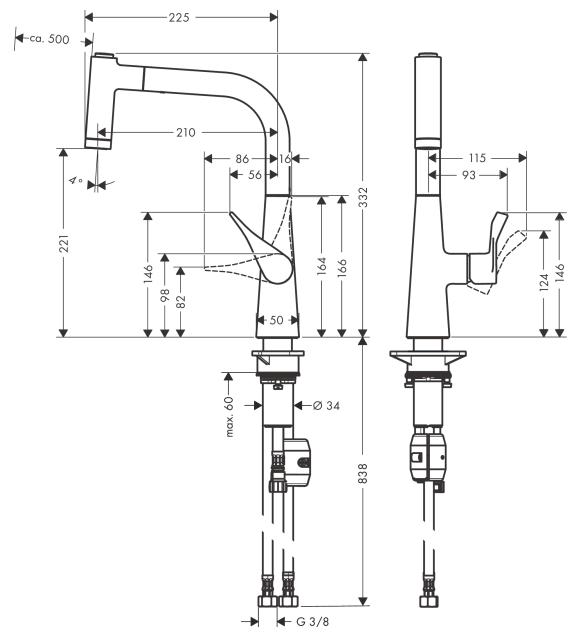

Metris M71

Single lever kitchen mixer 220, pull-out spray, 2jet

Surfaces: **Chrome** Article Number: **14834000**

Description

product features

- ComfortZone 220
- swivel range adjustable in 2 steps to 110° or 150°
- laminar spray and shower spray
- lockable shower spray, spray returns automatically through handle closing
- MagFit magnetic shower support
- quick connect hose
- connection dimension: DN15
- maximum flow rate at 3 bar: 9 l/min
- ceramic cartridge
- connection type: G 3/8 connections
- integrated non-return valve
- suitable for continuous flow water heaters

Technology

Product image

Scale drawing

Flowchart