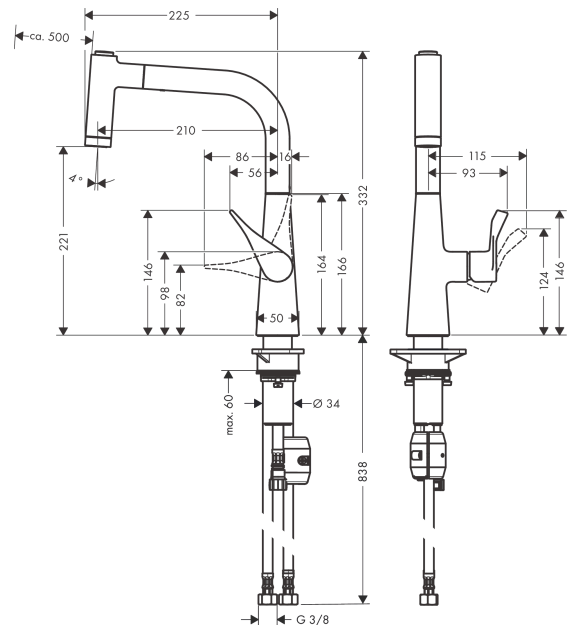

Metris M71

Single lever kitchen mixer 220, pull-out spray, 2jet

Surfaces: **Stainless Steel Finish** Article Number: **14834800**

Description

product features

- ComfortZone 220
- swivel range adjustable in 2 steps to 110° or 150°
- laminar spray and shower spray
- lockable shower spray, spray returns automatically through handle closing
- MagFit magnetic shower support
- quick connect hose
- connection dimension: DN15
- maximum flow rate at 3 bar: 9 l/min
- ceramic cartridge
- connection type: G 3/8 connections
- integrated non-return valve
- suitable for continuous flow water heaters

Technology

Product image

Scale drawing

Flowchart