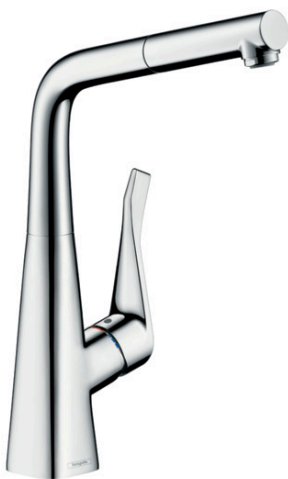

Metris M71

Single lever kitchen mixer 320, pull-out spout, 1jet

Surfaces: **Chrome** Article Number: **14821000**

Description

product features

- ComfortZone 320
- swivel range adjustable in 2 steps to 110° or 150°
- laminar spray
- MagFit magnetic shower support
- quick connect hose
- connection dimension: DN15
- maximum flow rate at 3 bar: 10 l/min
- ceramic cartridge
- connection type: G 3/8 connections
- integrated non-return valve
- suitable for continuous flow water heaters
- significantly reduced splashing by soft start of the water flow

Technology

Product image