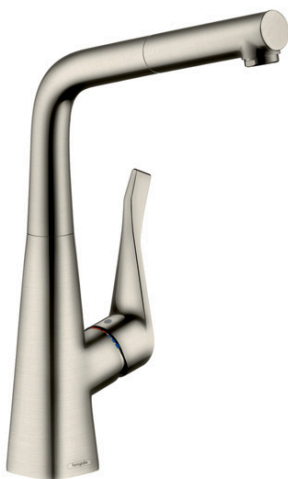

Metris M71

Single lever kitchen mixer 320, pull-out spout, 1jet

Surfaces: **Stainless Steel Finish** Article Number: **14821800**

Description

product features

- ComfortZone 320
- swivel range adjustable in 2 steps to 110° or 150°
- laminar spray
- MagFit magnetic shower support
- quick connect hose
- connection dimension: DN15
- maximum flow rate at 3 bar: 10 l/min
- ceramic cartridge
- connection type: G 3/8 connections
- integrated non-return valve
- suitable for continuous flow water heaters
- significantly reduced splashing by soft start of the water flow

Technology

Product image