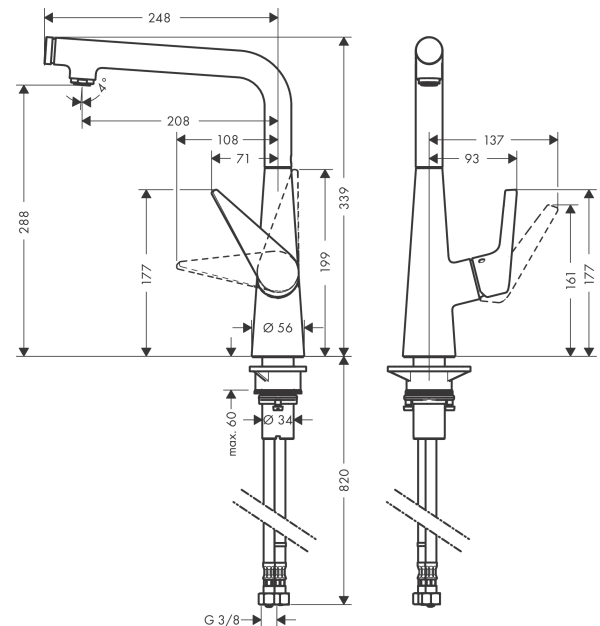

#### product features

- ComfortZone 300
- swivel range adjustable in 3 steps 110°, 150° or 360°
- normal spray
- Select button for a comfortable start/stop of the water flow
- connection dimension: DN15
- maximum flow rate at 3 bar: 9 l/min
- ceramic cartridge
- connection type: G 3/8 connections
- integrated non-return valve
- suitable for continuous flow water heaters

### Scale drawing