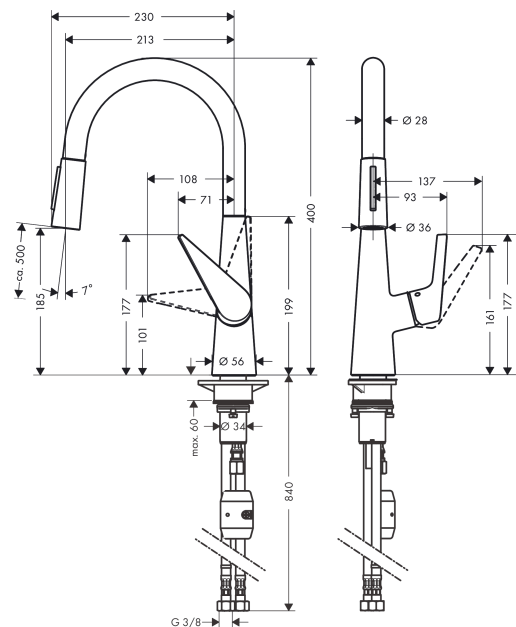

Talis M51

Single lever kitchen mixer 200, pull-out spray, 2jet

Surfaces: **Chrome** Article Number: **72813000**

Description

product features

- ComfortZone 200
- swivel range adjustable in 2 steps to 110° or 150°
- laminar spray and shower spray
- lockable shower spray, spray returns through pressing spray diverter
- MagFit magnetic shower support
- quick connect hose
- connection dimension: DN15
- maximum flow rate at 3 bar: 9 l/min
- ceramic cartridge
- connection type: G 3/8 connections
- integrated non-return valve
- suitable for continuous flow water heaters

Technology

Product image

Scale drawing

Flowchart