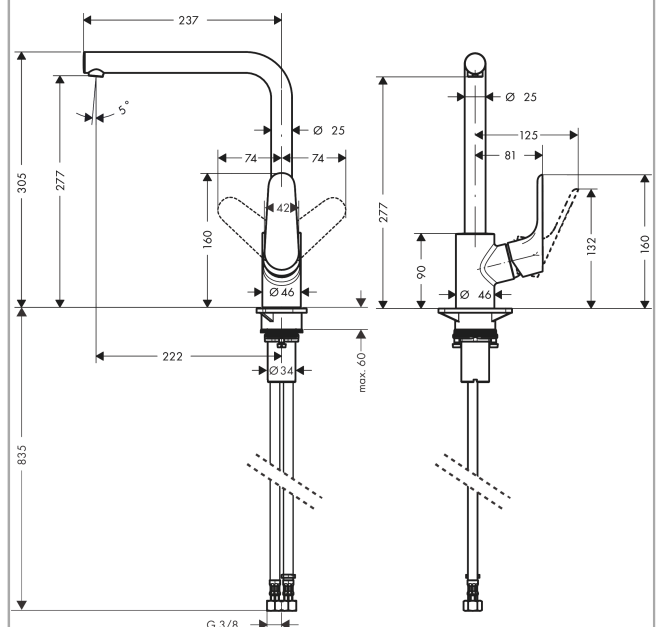

Focus M41

Single lever kitchen mixer 280, 1jet

Surfaces: **Matt Black** Article Number: **31817670**

Description

product features

- handle can be positioned on the right or left
- ComfortZone 280
- swivel range adjustable in 3 steps 110°, 150° or 360°
- normal spray
- connection dimension: DN15
- maximum flow rate at 3 bar: 12 l/min
- ceramic cartridge
- connection type: G 3/8 connections
- suitable for continuous flow water heaters

Technology

Product image

Scale drawing

Flowchart