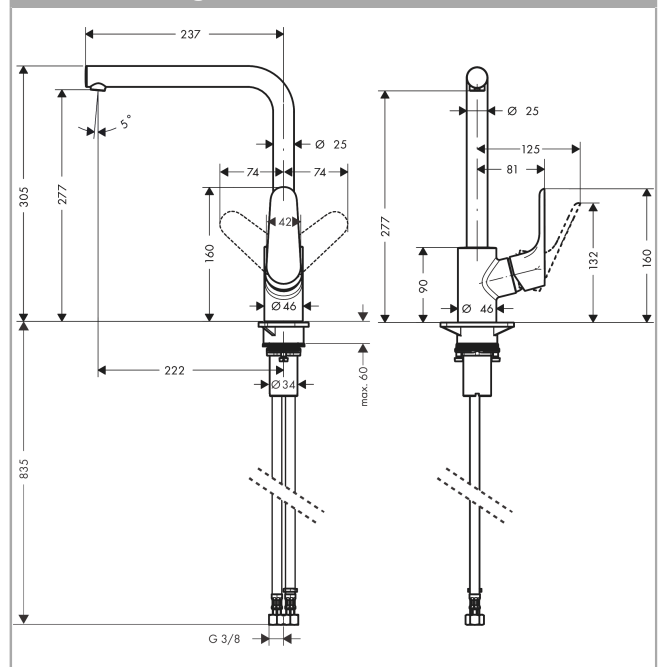

Focus M41

Single lever kitchen mixer 280, 1jet

Surfaces: **Stainless Steel Finish** Article Number: **31817800**

Description

product features

- handle can be positioned on the right or left
- ComfortZone 280
- swivel range adjustable in 3 steps 110°, 150° or 360°
- normal spray
- connection dimension: DN15
- maximum flow rate at 3 bar: 12 l/min
- ceramic cartridge
- connection type: G 3/8 connections
- suitable for continuous flow water heaters

Technology

Product image

Scale drawing

Flowchart