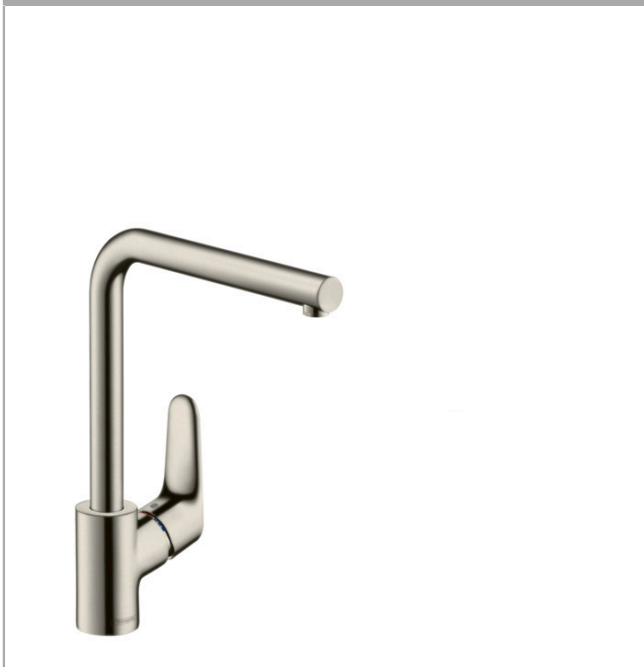

Focus M41

Single lever kitchen mixer 280, 1jet

Surfaces: **Stainless Steel Finish** Article Number: **31817800**

Description

product features

- handle can be positioned on the right or left
- ComfortZone 280
- swivel range adjustable in 3 steps 110°, 150° or 360°
- normal spray
- connection dimension: DN15
- maximum flow rate at 3 bar: 12 l/min
- ceramic cartridge
- connection type: G 3/8 connections
- suitable for continuous flow water heaters

Technology

Product image

Scale drawing

Flowchart