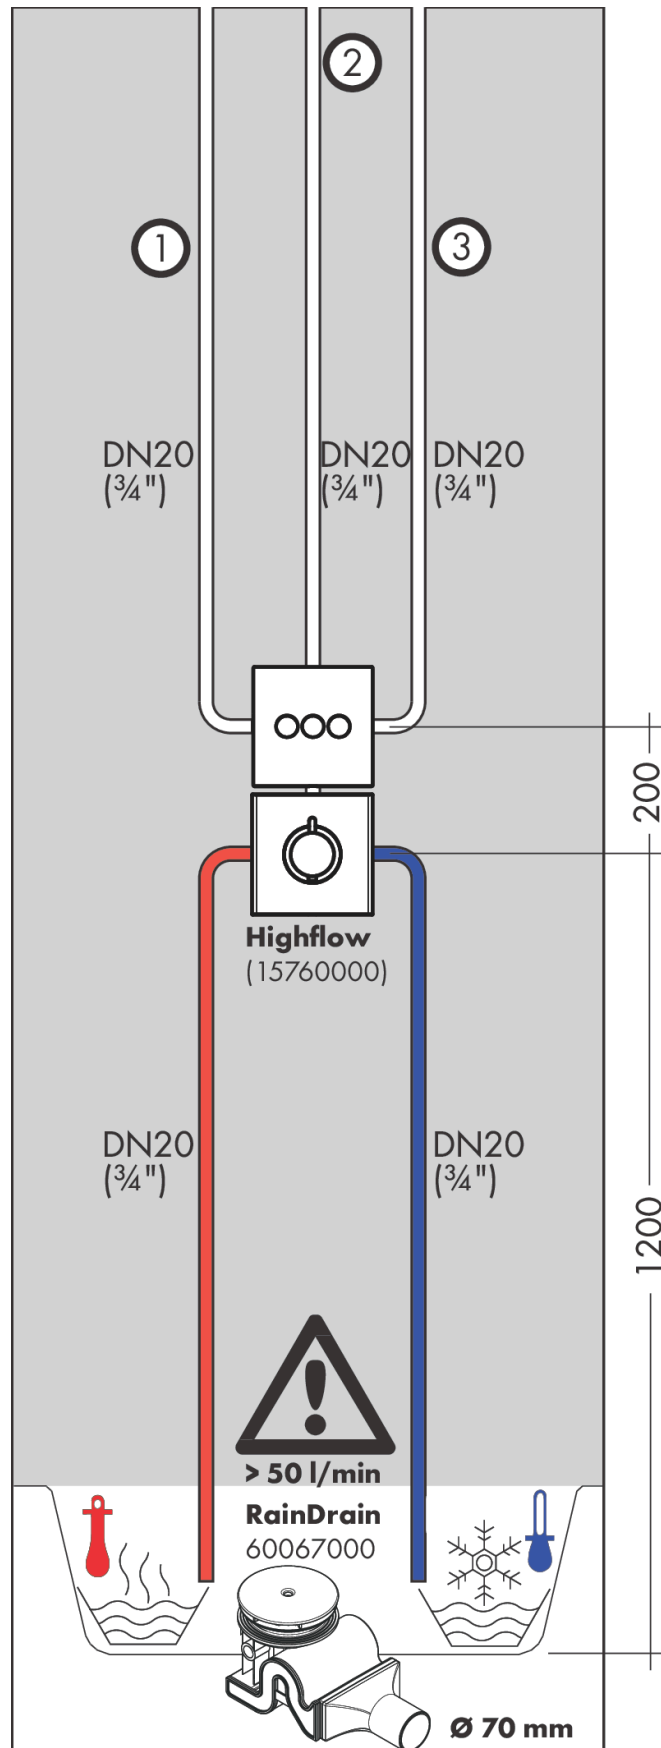

### Description

**product features**

- 3 functions
- simultaneous use of several outlets
- maximum flow rate at 3 bar: 30 l/min
- flow rate upper outlet: 26 l/min
- Flow rate left and right: 29 l/min
- flow rate by simultaneous use of all outlets: 44 l/min
- Start/stop valve to operate the functions
- connection type: basic set
- valve is delivered with buttons Rain large, Waterfall, hand shower

### Scale drawing

### Flowchart

**ShowerSelect**  
**Valve for concealed installation for 3 functions**  
 Surfaces: **Chrome** Article Number: **15764000**

Installation examples

**ShowerSelect**  
**Valve for concealed installation for 3 functions**  
 Surfaces: **Chrome** Article Number: **15764000**

**Exploded Drawing**

Year of production: >05/18

**ShowerSelect**  
**Valve for concealed installation for 3 functions**  
 Surfaces: **Chrome** Article Number: **15764000**