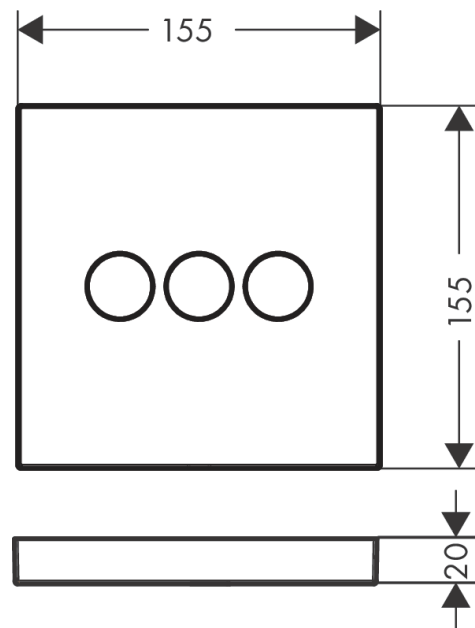

### Description

**product features**

- 3 functions
- simultaneous use of several outlets
- maximum flow rate at 3 bar: 30 l/min
- flow rate upper outlet: 26 l/min
- Flow rate left and right: 29 l/min
- flow rate by simultaneous use of all outlets: 44 l/min
- Start/stop valve to operate the functions
- connection type: basic set
- valve is delivered with buttons Rain large, Waterfall, hand shower

### Scale drawing