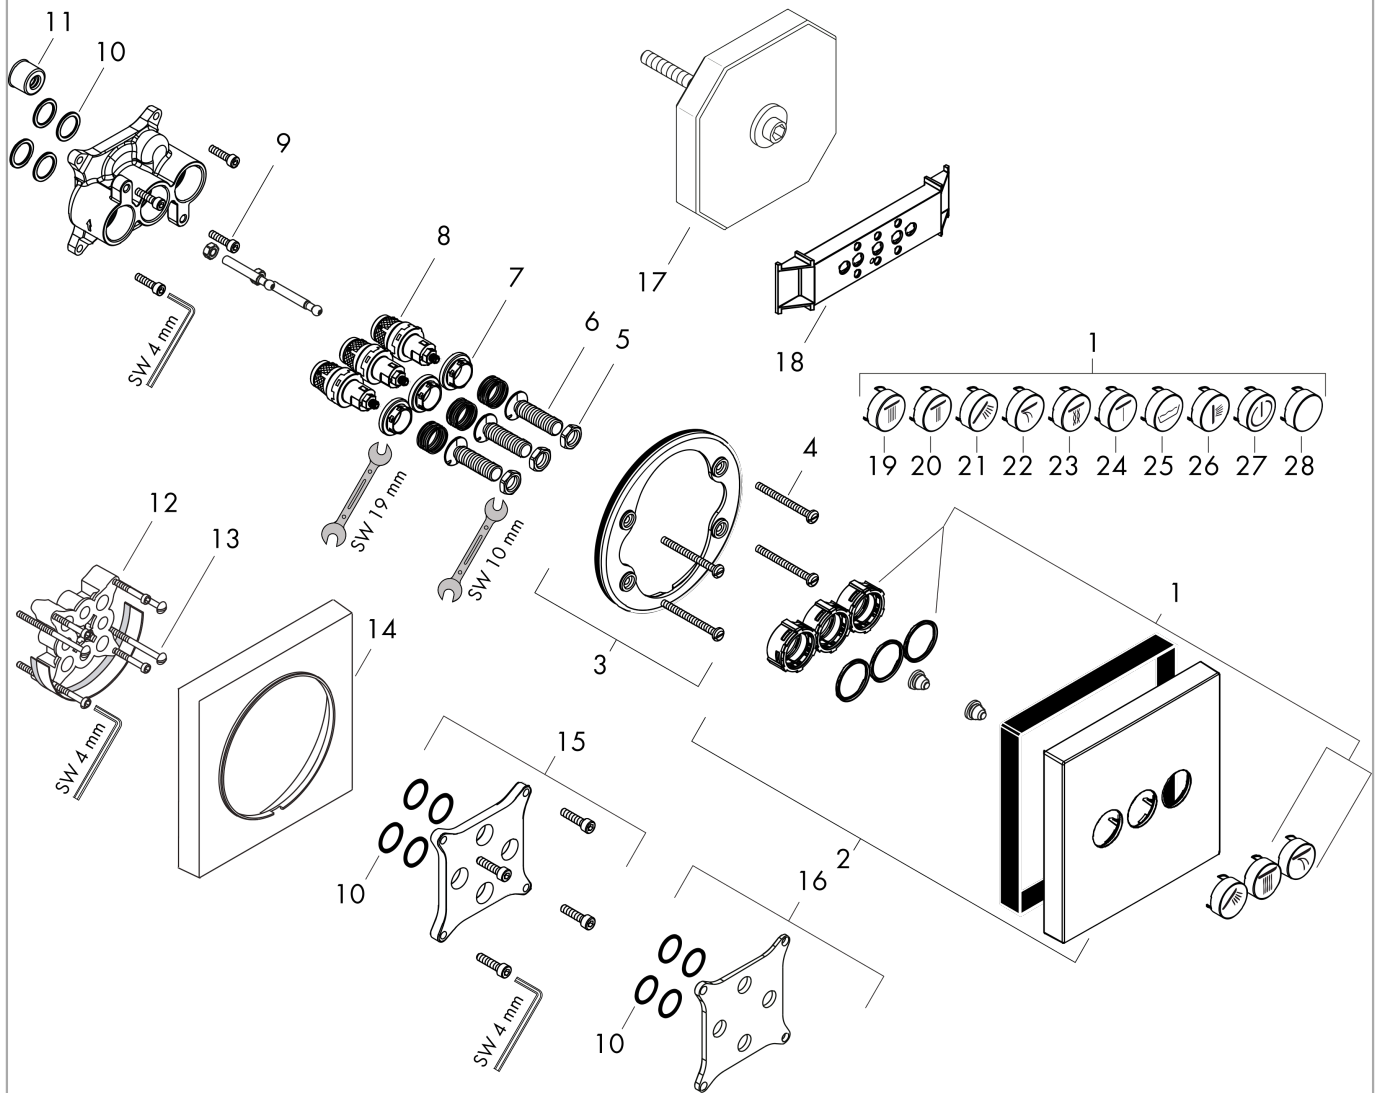

### Scale drawing

### Flowchart

**ShowerSelect**  
**Valve for concealed installation for 3 functions**  
 Surfaces: **Chrome** Article Number: **15764000**

Installation examples

**ShowerSelect**  
**Valve for concealed installation for 3 functions**  
 Surfaces: **Chrome** Article Number: **15764000**

**Exploded Drawing**

Year of production: >05/18

**ShowerSelect**  
**Valve for concealed installation for 3 functions**  
 Surfaces: **Chrome** Article Number: **15764000**

## Spare part list

Year of production: >05/18

Pos.	Description	Article Number	Price	PU
1	set of symbols	92218000	-	1
2	escutcheon 155 / 155 mm	92227000	-	1
3	holder for escutcheon	98793000	-	1
4	set of fixing screws	96454000	-	1
5	nut and flange	92696000	-	1
6	Select-adapter	92219000	-	1
7	nut	98368000	-	1
8	shut off unit	95758000	-	1
9	set of screws	96525000	-	1
10	O-ring 16x2	98133000	-	1
11	noise reduction	94073000	-	1
12	extension 25 mm	13595000	-	1
13	set of fixing screws	97747000	-	1
14	extension 22 mm	13593000	-	1
15	extension 10 mm for iBox universal with shut-off unit	92332000	-	1
16	compensation set 1°	95521000	-	1
17	flushing unit complete	15956000	-	1
18	fit-up aid	92540000	-	1
19	symbol head shower Rain large	93571880	-	1
20	symbol head shower Rain small	93572880	-	1
21	symbol handshower	93573880	-	1
22	symbol Flood jet	93574880	-	1
23	symbol Whirl	93575880	-	1
24	symbol Mono	93576880	-	1
25	symbol tub	93577880	-	1
26	symbol body shower	93578880	-	1
27	symbol ON/OFF	93579880	-	1
28	pushbutton	93955880	-	1
a	concealed item	01800180	-	1
b	shut off unit (special)	92361000	-	1
c	Grease	90920000	-	1