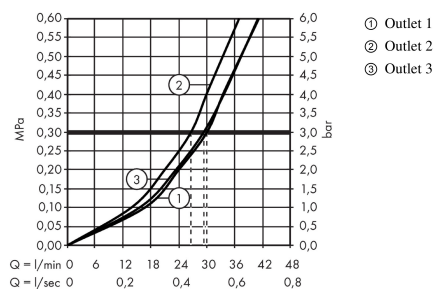

ShowerSelect
Valve for concealed installation for 3 functions
Surfaces: **Chrome** Article Number: **15764000**

Description

product features

- 3 functions
- simultaneous use of several outlets
- maximum flow rate at 3 bar: 30 l/min
- flow rate upper outlet: 26 l/min
- Flow rate left and right: 29 l/min
- flow rate by simultaneous use of all outlets: 44 l/min
- Start/stop valve to operate the functions
- connection type: basic set
- valve is delivered with buttons Rain large, Waterfall, hand shower

Technology

Product image

Scale drawing

Flowchart