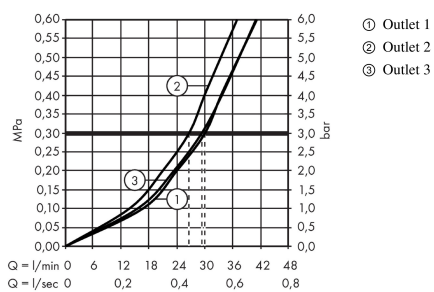

ShowerSelect S

Valve for concealed installation for 3 functions

Surfaces: **Chrome** Article Number: **15745000**

Description

product features

- 3 functions
- simultaneous use of several outlets
- maximum flow rate at 3 bar: 30 l/min
- flow rate upper outlet: 26 l/min
- Flow rate left and right: 29 l/min
- flow rate by simultaneous use of all outlets: 44 l/min
- Start/stop valve to operate the functions
- connection type: basic set
- min. operating pressure: 1 bar
- max. operating pressure: 10 bar
- Valve is delivered with buttons Rain large, Whirl, Waterfall

Technology

Product image

Scale drawing

Flowchart