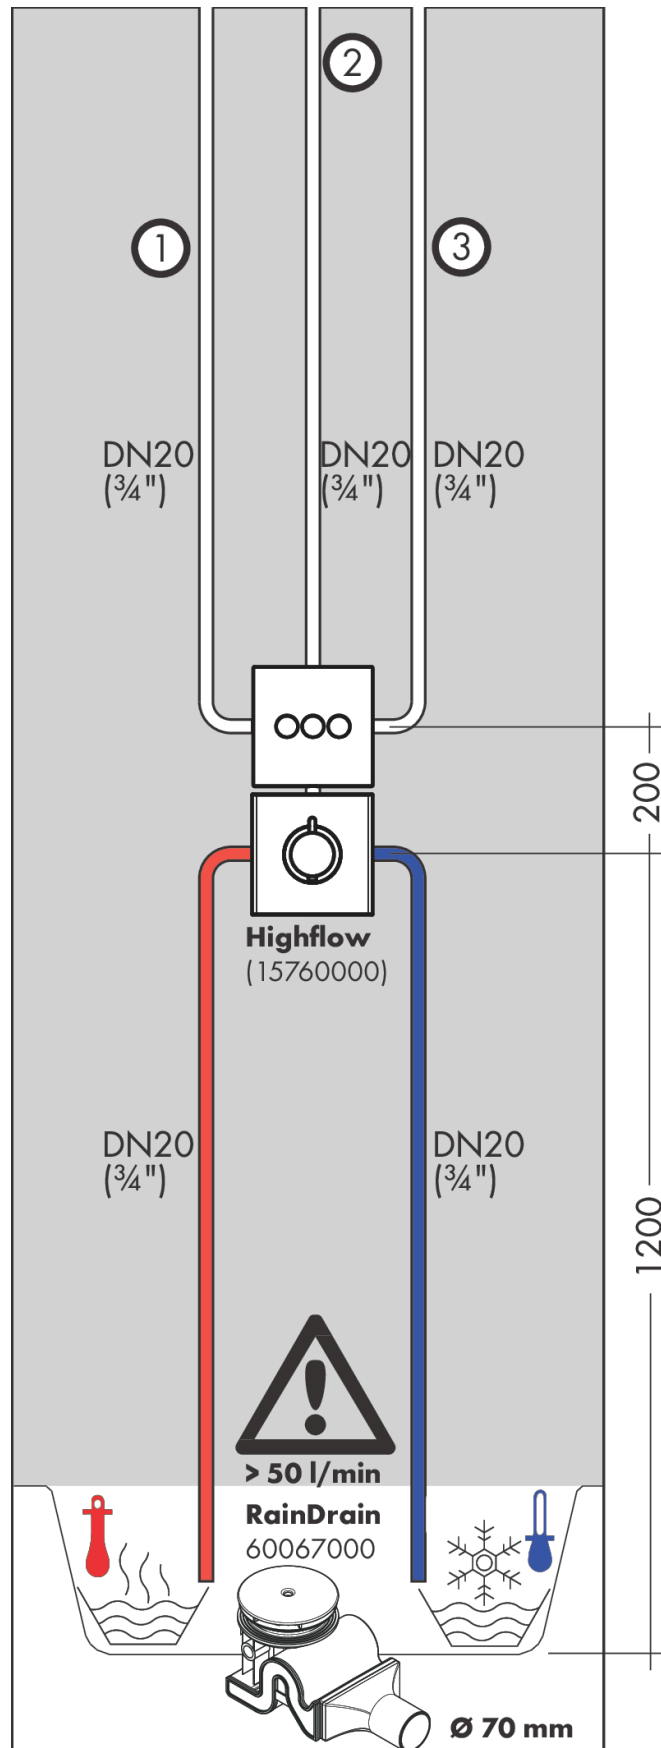

#### product features

- 3 functions
- simultaneous use of several outlets
- maximum flow rate at 3 bar: 30 l/min
- flow rate upper outlet: 26 l/min
- Flow rate left and right: 29 l/min
- flow rate by simultaneous use of all outlets: 44 l/min
- Start/stop valve to operate the functions
- connection type: basic set
- min. operating pressure: 1 bar
- max. operating pressure: 10 bar
- Valve is delivered with buttons Rain large, Whirl, Waterfall

### Scale drawing

### Flowchart

**ShowerSelect S**  
**Valve for concealed installation for 3 functions**  
 Surfaces: **Chrome** Article Number: **15745000**

Installation examples

**ShowerSelect S**  
**Valve for concealed installation for 3 functions**  
 Surfaces: **Chrome** Article Number: **15745000**

**Exploded Drawing**

Year of production: >05/18

**ShowerSelect S**  
**Valve for concealed installation for 3 functions**  
 Surfaces: **Chrome** Article Number: **15745000**