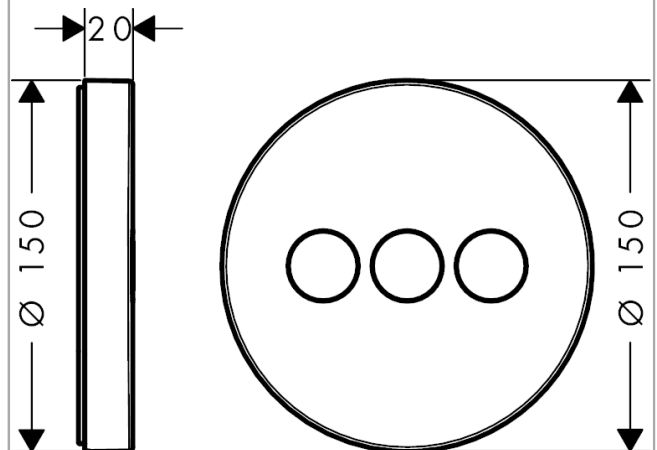

Scale drawing