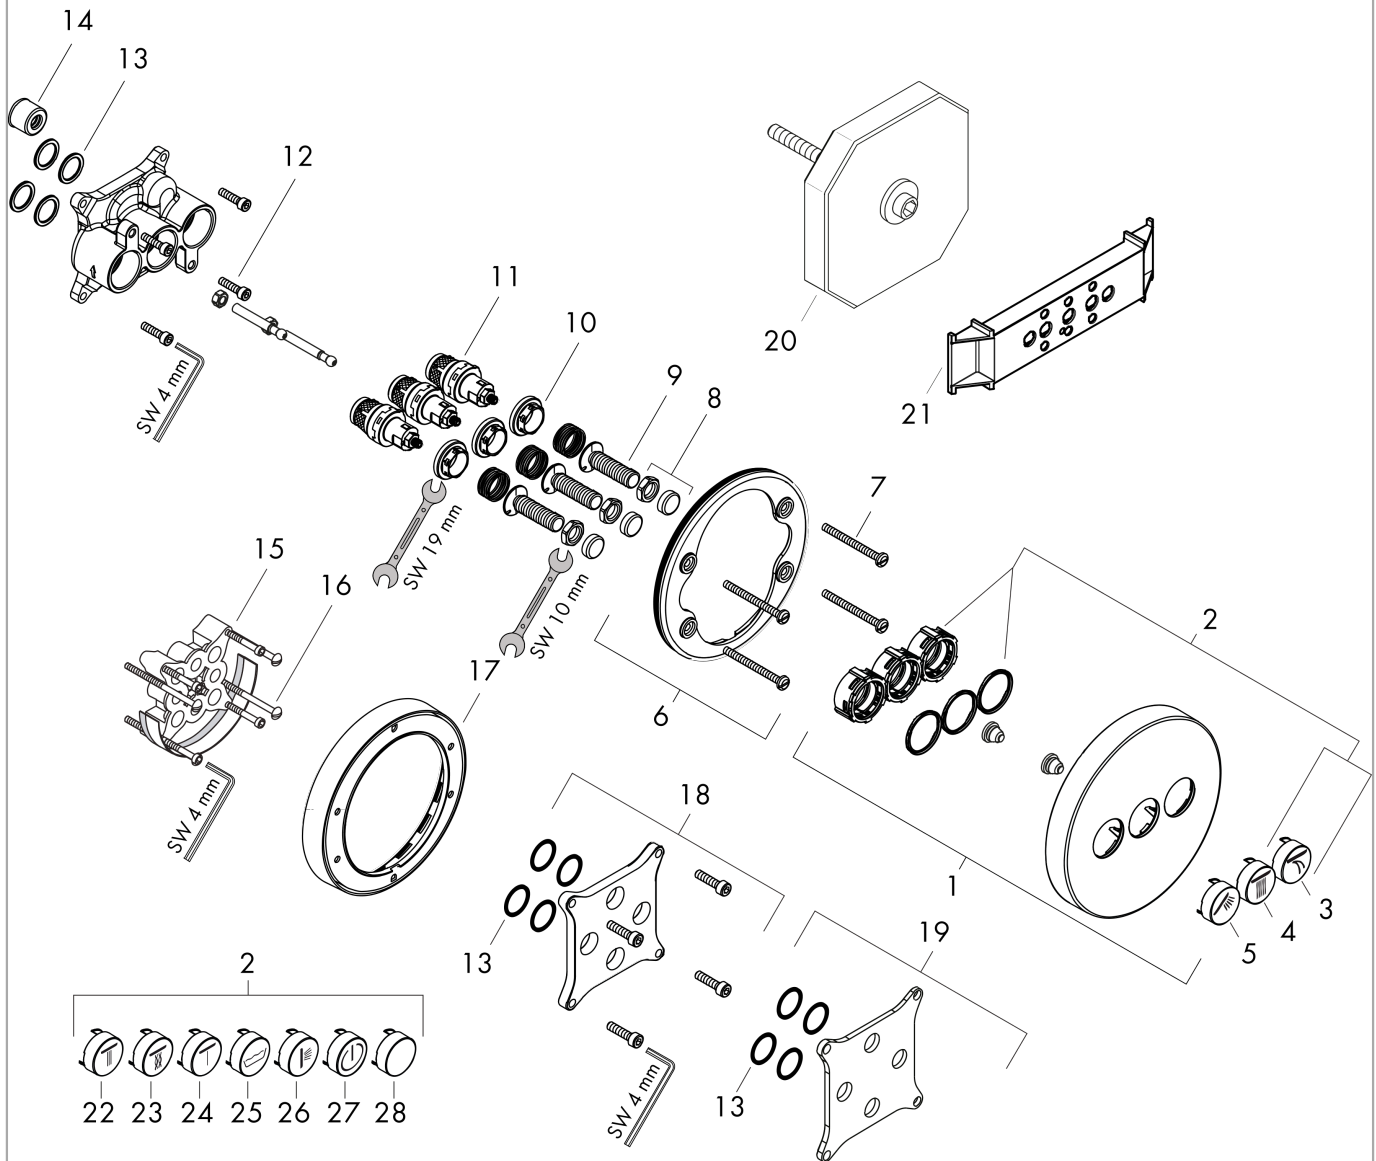

### Scale drawing

### Flowchart

**ShowerSelect S**  
**Valve for concealed installation for 3 functions**  
 Surfaces: **Chrome** Article Number: **15745000**

Installation examples

**ShowerSelect S**  
**Valve for concealed installation for 3 functions**  
 Surfaces: **Chrome** Article Number: **15745000**

**Exploded Drawing**

Year of production: >05/18

**ShowerSelect S**  
**Valve for concealed installation for 3 functions**  
 Surfaces: **Chrome** Article Number: **15745000**

## Spare part list

Year of production: >05/18

Pos.	Description	Article Number	Price	PU
1	escutcheon Ø 150 mm	92324000	-	1
2	set of symbols	92218000	-	1
3	symbol Flood jet	93574880	-	1
4	symbol head shower Rain large	93571880	-	1
5	symbol handshower	93573880	-	1
6	holder for escutcheon	98793000	-	1
7	set of fixing screws	96454000	-	1
8	nut and flange	92696000	-	1
9	Select-adapter	92219000	-	1
10	nut	98368000	-	1
11	shut off unit	95758000	-	1
12	set of screws	96525000	-	1
13	O-ring 16x2	98133000	-	1
14	noise reduction	94073000	-	1
15	extension 25 mm	13595000	-	1
16	set of fixing screws	97747000	-	1
17	extension 22 mm (Ø 150 mm)	13597000	-	1
18	extension 10 mm for iBox universal with shut-off unit	92332000	-	1
19	compensation set 1°	95521000	-	1
20	flushing unit complete	15956000	-	1
21	fit-up aid	92540000	-	1
22	symbol head shower Rain small	93572880	-	1
23	symbol Whirl	93575880	-	1
24	symbol Mono	93576880	-	1
25	symbol tub	93577880	-	1
26	symbol body shower	93578880	-	1
27	symbol ON/OFF	93579880	-	1
28	pushbutton	93955880	-	1
a	concealed item	01800180	-	1
b	shut off unit (special)	92361000	-	1
c	Grease	90920000	-	1