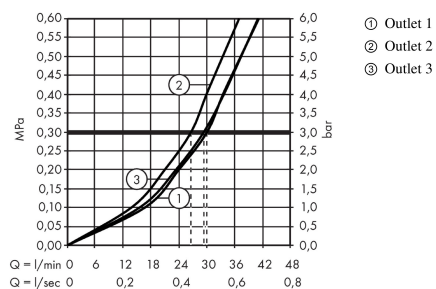

ShowerSelect Glass

Valve for concealed installation for 3 functions

Surfaces: **White/Chrome** Article Number: **15736400**

Description

product features

- 3 functions
- simultaneous use of several outlets
- maximum flow rate at 3 bar: 30 l/min
- flow rate upper outlet: 26 l/min
- Flow rate left and right: 29 l/min
- flow rate by simultaneous use of all outlets: 44 l/min
- Start/stop valve to operate the functions
- connection type: basic set
- Valve is delivered with buttons Waterfall, Rain large, Mono

Technology

Design awards

Product image

Scale drawing

Flowchart

ShowerSelect Glass
Valve for concealed installation for 3 functions
 Surfaces: **White/Chrome** Article Number: **15736400**

Installation examples