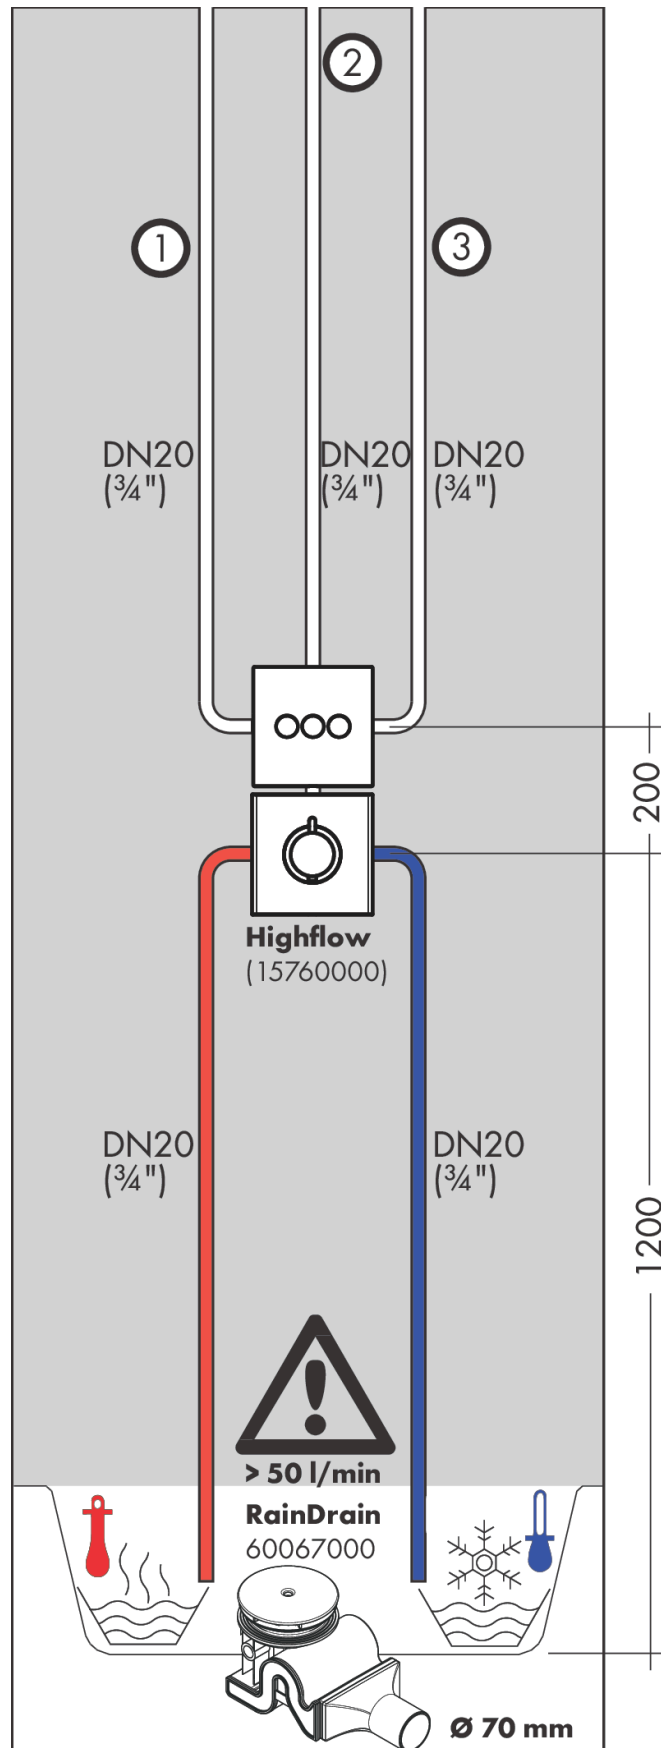

ShowerSelect Glass

Valve for concealed installation for 3 functions

Surfaces: **White/Chrome** Article Number: **15736400**

Description

product features

- 3 functions
- simultaneous use of several outlets
- maximum flow rate at 3 bar: 30 l/min
- flow rate upper outlet: 26 l/min
- Flow rate left and right: 29 l/min
- flow rate by simultaneous use of all outlets: 44 l/min
- Start/stop valve to operate the functions
- connection type: basic set
- Valve is delivered with buttons Waterfall, Rain large, Mono

Technology

Design awards

Product image

Scale drawing

Flowchart

ShowerSelect Glass
Valve for concealed installation for 3 functions
 Surfaces: **White/Chrome** Article Number: **15736400**

Installation examples

ShowerSelect Glass

Valve for concealed installation for 3 functions

Surfaces: **White/Chrome** Article Number: **15736400**

Exploded Drawing

Year of production: >07/15

ShowerSelect Glass

Valve for concealed installation for 3 functions