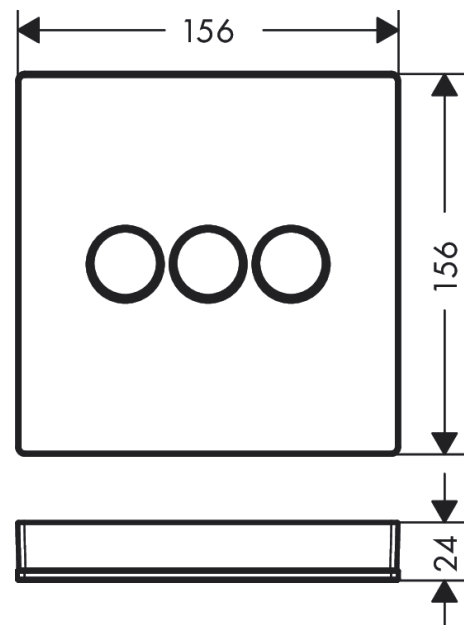

ShowerSelect Glass

Valve for concealed installation for 3 functions

Surfaces: **White/Chrome** Article Number: **15736400**

Description

product features

- 3 functions
- simultaneous use of several outlets
- maximum flow rate at 3 bar: 30 l/min
- flow rate upper outlet: 26 l/min
- Flow rate left and right: 29 l/min
- flow rate by simultaneous use of all outlets: 44 l/min
- Start/stop valve to operate the functions
- connection type: basic set
- Valve is delivered with buttons Waterfall, Rain large, Mono

Technology

Design awards

Product image

Scale drawing

Flowchart

ShowerSelect Glass
Valve for concealed installation for 3 functions
 Surfaces: **White/Chrome** Article Number: **15736400**

Installation examples

ShowerSelect Glass

Valve for concealed installation for 3 functions

Surfaces: **White/Chrome** Article Number: **15736400**

Exploded Drawing

Year of production: >07/15

ShowerSelect Glass

Valve for concealed installation for 3 functions