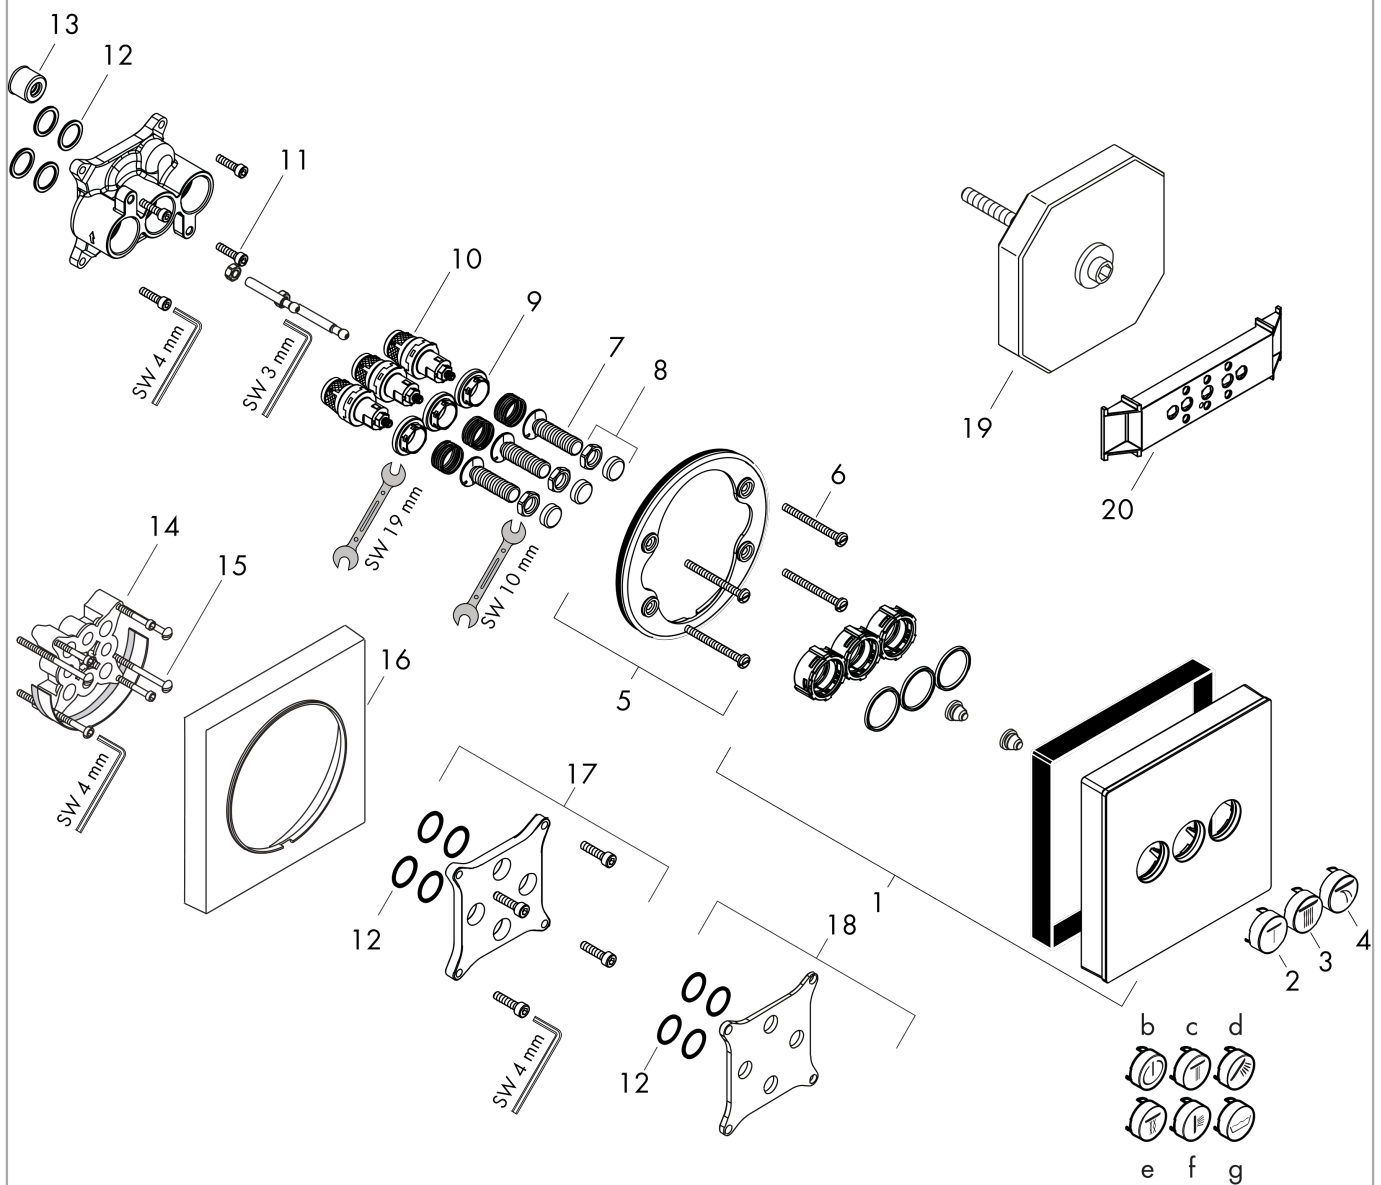

ShowerSelect Glass

Valve for concealed installation for 3 functions

Surfaces: **White/Chrome** Article Number: **15736400**

Description

product features

- 3 functions
- simultaneous use of several outlets
- maximum flow rate at 3 bar: 30 l/min
- flow rate upper outlet: 26 l/min
- Flow rate left and right: 29 l/min
- flow rate by simultaneous use of all outlets: 44 l/min
- Start/stop valve to operate the functions
- connection type: basic set
- Valve is delivered with buttons Waterfall, Rain large, Mono

ShowerSelect Glass

Valve for concealed installation for 3 functions

Surfaces: **White/Chrome** Article Number: **15736400**

Exploded Drawing

Year of production: >07/15

ShowerSelect Glass

Valve for concealed installation for 3 functions

Surfaces: **White/Chrome** Article Number: **15736400**

Spare part list

Year of production: >07/15

Pos.	Description	Article Number	Price	PU
1	escutcheon 155 / 155 mm	92624400	-	1
2	symbol Mono	92576450	-	1
3	symbol head shower Rain large	92571450	-	1
4	symbol Flood jet	92574450	-	1
5	holder for escutcheon	98793000	-	1
6	set of fixing screws	96454000	-	1
7	Select-adapter	92219000	-	1
8	nut and flange	92696000	-	1
9	nut	98368000	-	1
10	shut off unit	95758000	-	1
11	set of screws	96525000	-	1
12	O-ring 16x2	98133000	-	1
13	noise reduction	94073000	-	1
14	extension 25 mm	13595000	-	1
15	set of fixing screws	97747000	-	1
16	extension 22 mm	13604000	-	1
17	extension 10 mm for iBox universal with shut-off unit	92332000	-	1
18	compensation set 1°	95521000	-	1
19	flushing unit complete	15956000	-	1
20	fit-up aid	92540000	-	1
a	concealed item	01800180	-	1
b	symbol ON/OFF	92579450	-	1
c	symbol head shower Rain small	92572450	-	1
d	symbol handshower	92573450	-	1
e	symbol Whirl	92575450	-	1
f	symbol body shower	92578450	-	1
g	symbol tub	92577450	-	1