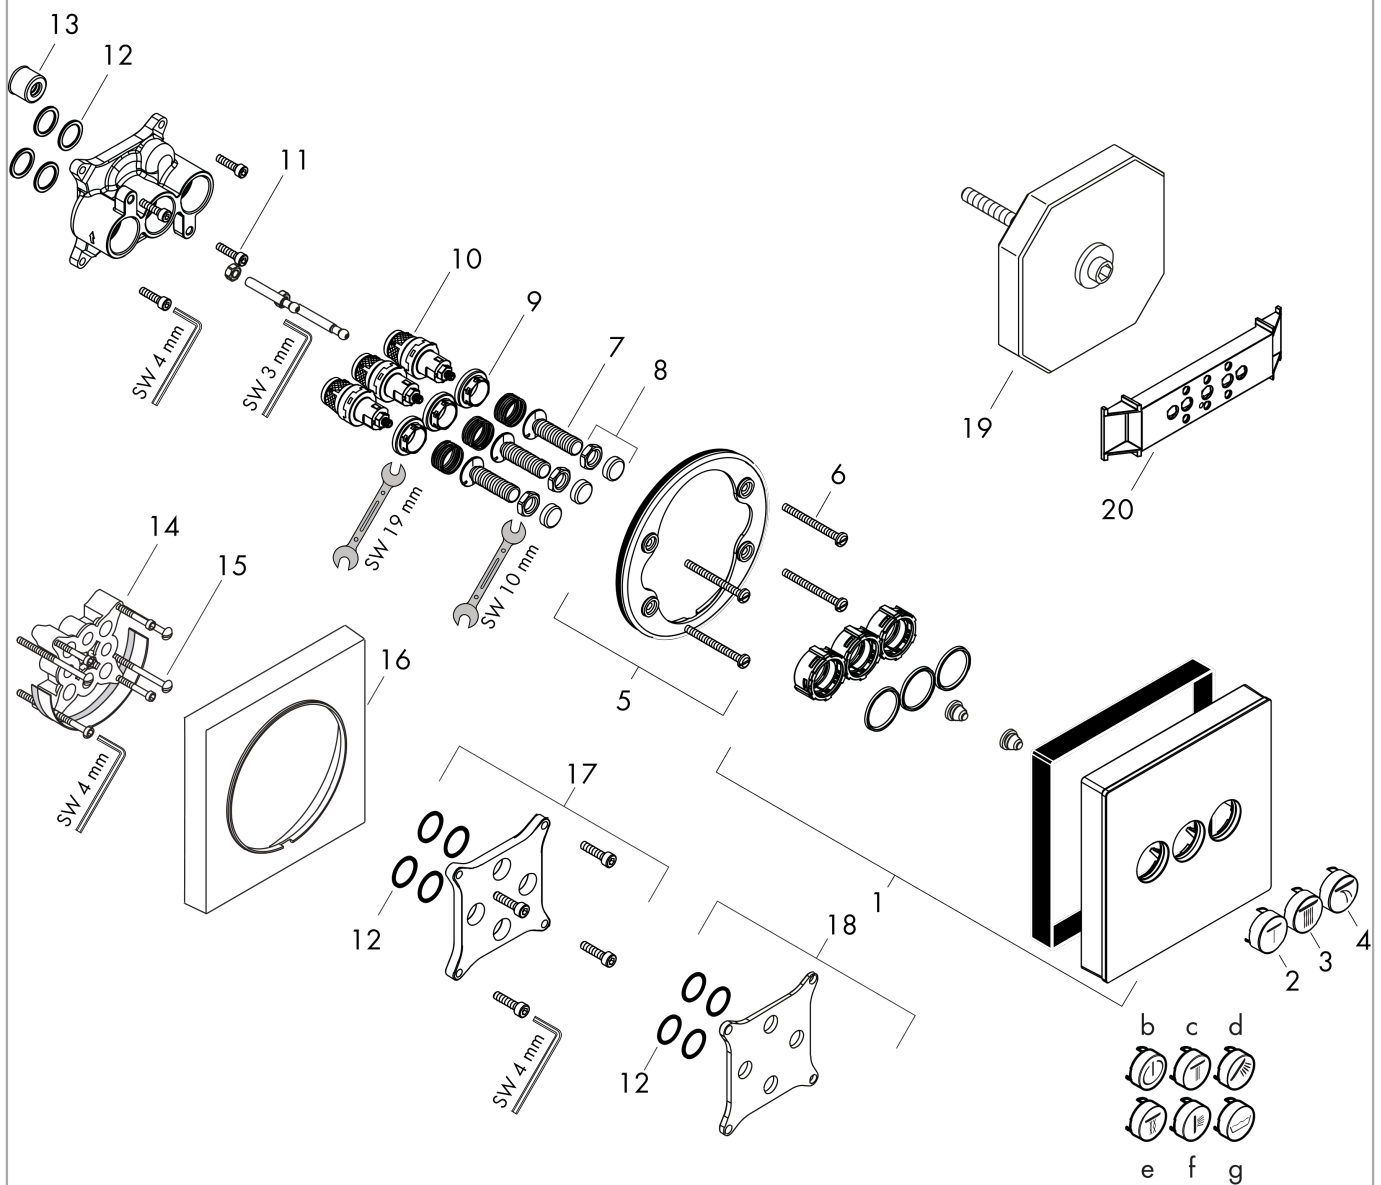

### Scale drawing

### Flowchart

**ShowerSelect Glass**

**Valve for concealed installation for 3 functions**

Surfaces: **Black/Chrome** Article Number: **15736600**

**Installation examples**

**ShowerSelect Glass**

**Valve for concealed installation for 3 functions**

Surfaces: **Black/Chrome** Article Number: **15736600**

**Exploded Drawing**

Year of production: >07/15

### Spare part list

Year of production: >07/15

Pos.	Description	Article Number	Price	PU
1	escutcheon 155 / 155 mm	92624600	-	1
2	symbol Mono	92576610	-	1
3	symbol head shower Rain large	92571610	-	1
4	symbol Flood jet	92574610	-	1
5	holder for escutcheon	98793000	-	1
6	set of fixing screws	96454000	-	1
7	Select-adapter	92219000	-	1
8	nut and flange	92696000	-	1
9	nut	98368000	-	1
10	shut off unit	95758000	-	1
11	set of screws	96525000	-	1
12	O-ring 16x2	98133000	-	1
13	noise reduction	94073000	-	1
14	extension 25 mm	13595000	-	1
15	set of fixing screws	97747000	-	1
16	extension 22 mm	13604000	-	1
17	extension 10 mm for iBox universal with shut-off unit	92332000	-	1
18	compensation set 1°	95521000	-	1
19	flushing unit complete	15956000	-	1
20	fit-up aid	92540000	-	1
a	concealed item	01800180	-	1
b	symbol ON/OFF	92579610	-	1
c	symbol head shower Rain small	92572610	-	1
d	symbol handshower	92573610	-	1
e	symbol Whirl	92575610	-	1
f	symbol body shower	92578610	-	1
g	symbol tub	92577610	-	1