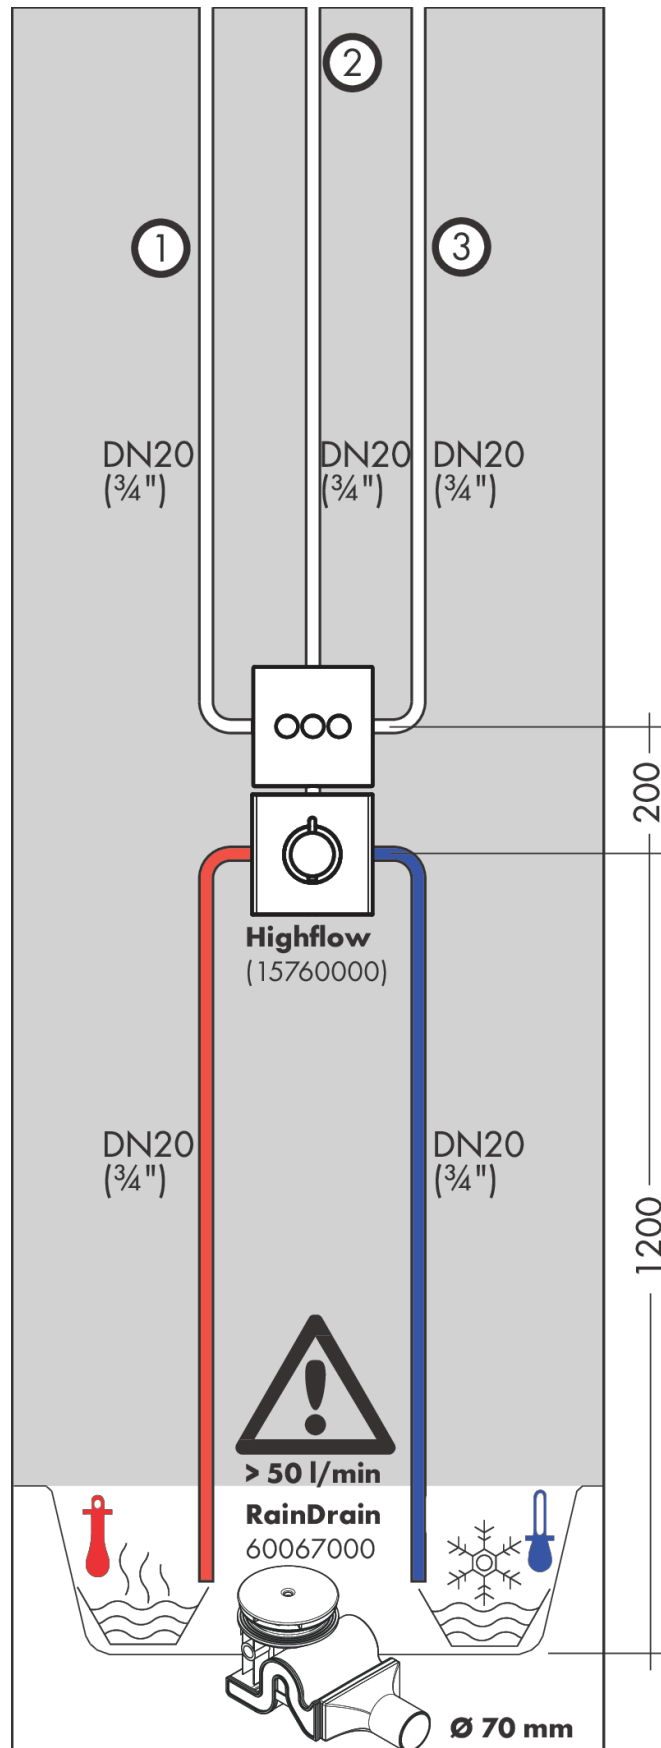

### Scale drawing

### Flowchart

**ShowerSelect Glass**

**Valve for concealed installation for 3 functions**

Surfaces: **Black/Chrome** Article Number: **15736600**

**Installation examples**

**ShowerSelect Glass**

**Valve for concealed installation for 3 functions**

Surfaces: **Black/Chrome** Article Number: **15736600**

**Exploded Drawing**

Year of production: >07/15

### Spare part list

Year of production: >07/15

Pos.	Description	Article Number	Price	PU
1	escutcheon 155 / 155 mm	92624600	-	1
2	symbol Mono	92576610	-	1
3	symbol head shower Rain large	92571610	-	1
4	symbol Flood jet	92574610	-	1
5	holder for escutcheon	98793000	-	1
6	set of fixing screws	96454000	-	1
7	Select-adapter	92219000	-	1
8	nut and flange	92696000	-	1
9	nut	98368000	-	1
10	shut off unit	95758000	-	1
11	set of screws	96525000	-	1
12	O-ring 16x2	98133000	-	1
13	noise reduction	94073000	-	1
14	extension 25 mm	13595000	-	1
15	set of fixing screws	97747000	-	1
16	extension 22 mm	13604000	-	1
17	extension 10 mm for iBox universal with shut-off unit	92332000	-	1
18	compensation set 1°	95521000	-	1
19	flushing unit complete	15956000	-	1
20	fit-up aid	92540000	-	1
a	concealed item	01800180	-	1
b	symbol ON/OFF	92579610	-	1
c	symbol head shower Rain small	92572610	-	1
d	symbol handshower	92573610	-	1
e	symbol Whirl	92575610	-	1
f	symbol body shower	92578610	-	1
g	symbol tub	92577610	-	1