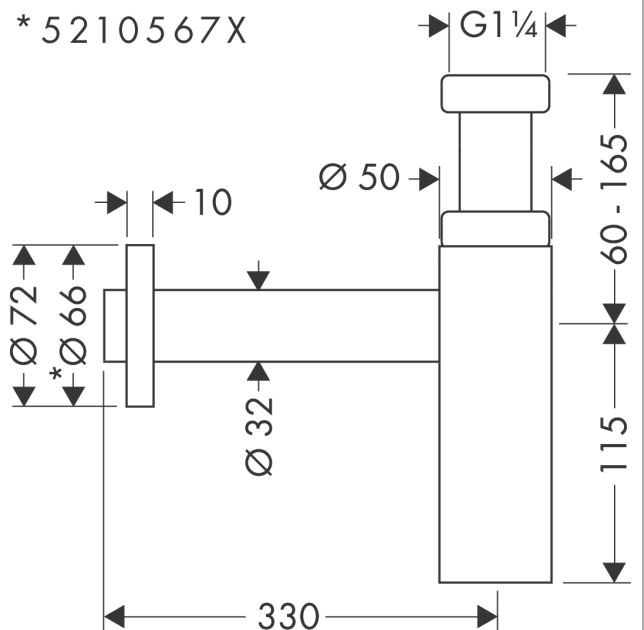

Design trap Flowstar S

Surfaces: **Polished Gold Optic**

Article Number: **52105990**

Description

product features

- adjustment distance 60 - 165 mm
- distance to wall 330 mm
- connection dimension entry: G 1¼
- connection dimension outlet DN32

Product image

Scale drawing

Design trap Flowstar S
 Surfaces: **Polished Gold Optic** Article Number: **52105990**

Exploded Drawing

Year of production: >11/16

Design trap Flowstar S

Surfaces: **Polished Gold Optic**

Article Number: **52105990**

Spare part list

Year of production: >11/16

Pos.	Description	Article Number	Price	PU
1	seal 1¼"	53971000	-	1
2	sleeve pipe 1¼" 150 mm	96420990	-	1
3	wall pipe 1¼" 500 mm	53493990	-	1
4	escutcheon	96490990	-	1
5	sealed box	96487000	-	1
6	sleeve	96554990	-	1
7	sleeve nut	97702990	-	1
8	plug	97258000	-	1
9	wedge-shaped seal 1¼"	97701000	-	1
10	O-ring 38x2,5	98198000	-	1
a	pipe 1¼" 300 mm	53428000	-	1