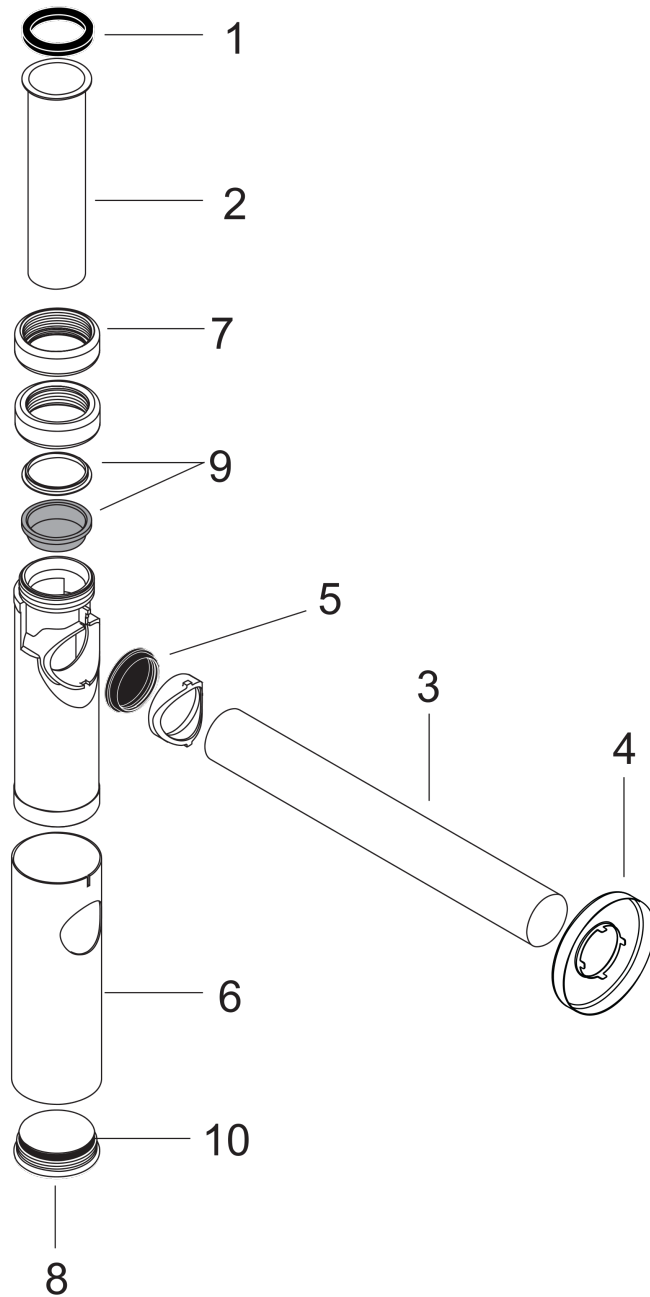

Design trap Flowstar S

Surfaces: **Polished Gold Optic**

Article Number: **52105990**

Description

product features

- adjustment distance 60 - 165 mm
- distance to wall 330 mm
- connection dimension entry: G 1¼
- connection dimension outlet DN32

Product image

Scale drawing

Design trap Flowstar S
 Surfaces: **Polished Gold Optic** Article Number: **52105990**

Exploded Drawing

Year of production: >11/16

Design trap Flowstar S

Surfaces: **Polished Gold Optic**

Article Number: **52105990**

Spare part list

Year of production: >11/16

Pos.	Description	Article Number	Price	PU
1	seal 1¼"	53971000	-	1
2	sleeve pipe 1¼" 150 mm	96420990	-	1
3	wall pipe 1¼" 500 mm	53493990	-	1
4	escutcheon	96490990	-	1
5	sealed box	96487000	-	1
6	sleeve	96554990	-	1
7	sleeve nut	97702990	-	1
8	plug	97258000	-	1
9	wedge-shaped seal 1¼"	97701000	-	1
10	O-ring 38x2,5	98198000	-	1
a	pipe 1¼" 300 mm	53428000	-	1