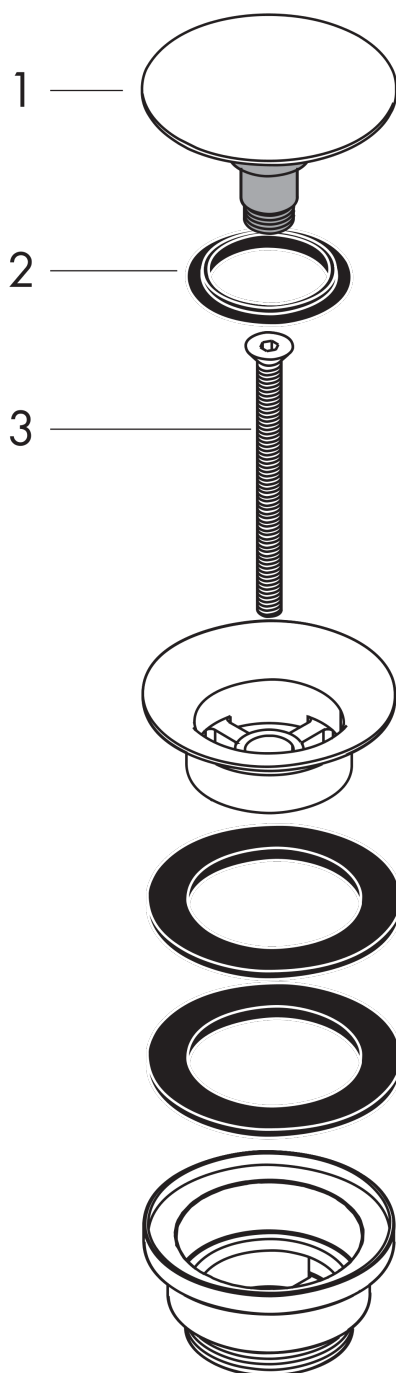

Waste set push-open for basin and bidet mixers

Surfaces: **Brushed Bronze** Article Number: **50100140**

Description

product features

- operation with pressure plug
- for basins with overflow hole
- brass
- drain plug material brass
- connection dimension G 1¼

Product image

Scale drawing

Waste set push-open for basin and bidet mixers

Surfaces: **Brushed Bronze** Article Number: **50100140**

Exploded Drawing

Year of production: >11/16

Waste set push-open for basin and bidet mixers

Surfaces: **Brushed Bronze** Article Number: **50100140**

Spare part list

Year of production: >11/16

Pos.	Description	Article Number	Price	PU
1	plug	97204140	-	1
2	seal	97205000	-	1
3	screw	98000000	-	1