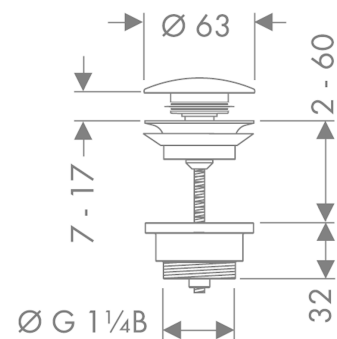

Waste set push-open for basin and bidet mixers

Surfaces: **Brushed Bronze** Article Number: **50100140**

Description

product features

- operation with pressure plug
- for basins with overflow hole
- brass
- drain plug material brass
- connection dimension G 1¼

Product image

Scale drawing

Waste set push-open for basin and bidet mixers

Surfaces: **Brushed Bronze** Article Number: **50100140**

Exploded Drawing

Year of production: >11/16

Waste set push-open for basin and bidet mixers

Surfaces: **Brushed Bronze** Article Number: **50100140**

Spare part list

Year of production: >11/16

Pos.	Description	Article Number	Price	PU
1	plug	97204140	-	1
2	seal	97205000	-	1
3	screw	98000000	-	1