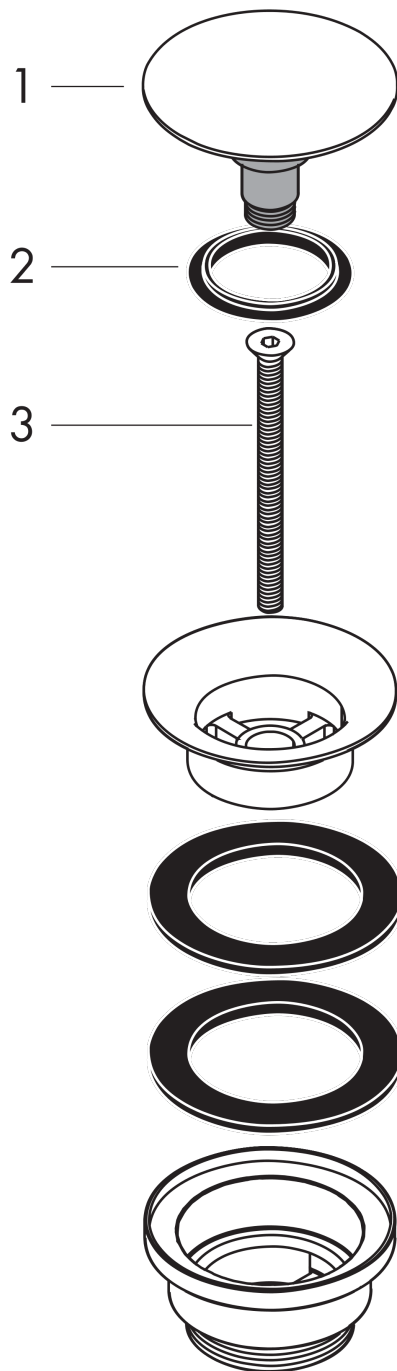

Waste set push-open for basin and bidet mixers

Surfaces: **Brushed Black Chrome** Article Number: **50100340**

Description

product features

- operation with pressure plug
- for basins with overflow hole
- brass
- drain plug material brass
- connection dimension G 1¼

Product image

Scale drawing

Waste set push-open for basin and bidet mixers

Surfaces: **Brushed Black Chrome** Article Number: **50100340**

Exploded Drawing

Year of production: >11/16

Waste set push-open for basin and bidet mixers

Surfaces: **Brushed Black Chrome** Article Number: **50100340**

Spare part list

Year of production: >11/16

Pos.	Description	Article Number	Price	PU
1	plug	97204340	-	1
2	seal	97205000	-	1
3	screw	98000000	-	1