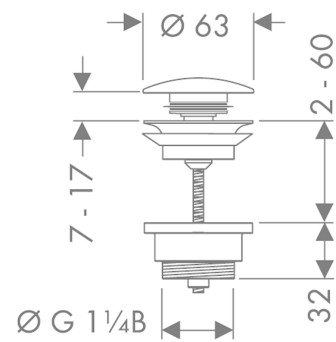

Waste set push-open for basin and bidet mixers

Surfaces: **Brushed Black Chrome** Article Number: **50100340**

Description

product features

- operation with pressure plug
- for basins with overflow hole
- brass
- drain plug material brass
- connection dimension G 1¼

Product image

Scale drawing

Waste set push-open for basin and bidet mixers

Surfaces: **Brushed Black Chrome** Article Number: **50100340**

Exploded Drawing

Year of production: >11/16

Waste set push-open for basin and bidet mixers

Surfaces: **Brushed Black Chrome** Article Number: **50100340**

Spare part list

Year of production: >11/16

Pos.	Description	Article Number	Price	PU
1	plug	97204340	-	1
2	seal	97205000	-	1
3	screw	98000000	-	1