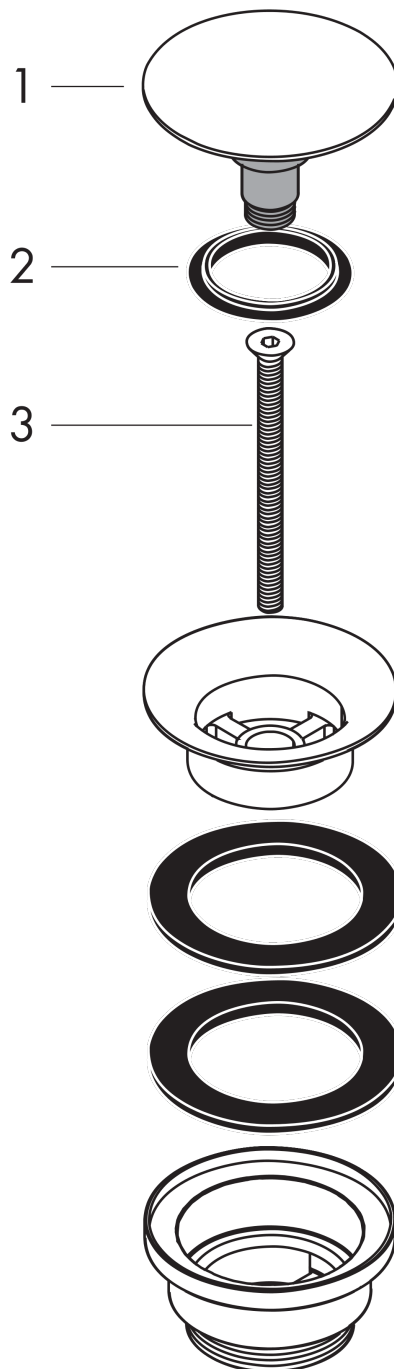

Waste set push-open for basin and bidet mixers

Surfaces: **Polished Gold Optic** Article Number: **50100990**

Description

product features

- operation with pressure plug
- for basins with overflow hole
- brass
- drain plug material brass
- connection dimension G 1¼

Product image

Scale drawing

Waste set push-open for basin and bidet mixers

Surfaces: **Polished Gold Optic** Article Number: **50100990**

Exploded Drawing

Year of production: >11/16

Waste set push-open for basin and bidet mixers

Surfaces: **Polished Gold Optic** Article Number: **50100990**

Spare part list

Year of production: >11/16

Pos.	Description	Article Number	Price	PU
1	plug	97204990	-	1
2	seal	97205000	-	1
3	screw	98000000	-	1