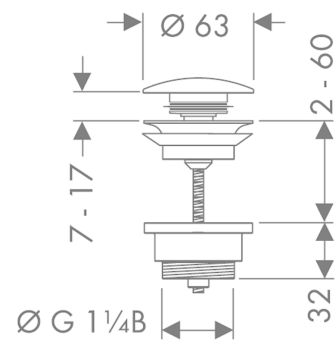

Waste set push-open for basin and bidet mixers

Surfaces: **Polished Gold Optic** Article Number: **50100990**

Description

product features

- operation with pressure plug
- for basins with overflow hole
- brass
- drain plug material brass
- connection dimension G 1¼

Product image

Scale drawing

Waste set push-open for basin and bidet mixers

Surfaces: **Polished Gold Optic** Article Number: **50100990**

Exploded Drawing

Year of production: >11/16

Waste set push-open for basin and bidet mixers

Surfaces: **Polished Gold Optic** Article Number: **50100990**

Spare part list

Year of production: >11/16

Pos.	Description	Article Number	Price	PU
1	plug	97204990	-	1
2	seal	97205000	-	1
3	screw	98000000	-	1