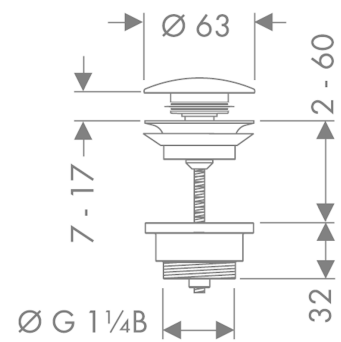

Waste set push-open for basin and bidet mixers

Surfaces: **Matt White** Article Number: **50100700**

Description

product features

- operation with pressure plug
- for basins with overflow hole
- brass
- drain plug material brass
- connection dimension G 1¼

Product image

Scale drawing

Waste set push-open for basin and bidet mixers

Surfaces: **Matt White** Article Number: **50100700**

Exploded Drawing

Year of production: >04/20

Waste set push-open for basin and bidet mixers

Surfaces: **Matt White** Article Number: **50100700**

Spare part list

Year of production: >04/20

Pos.	Description	Article Number	Price	PU
1	plug	97204700	-	1
2	seal	97205000	-	1
3	screw	98000000	-	1
4	form ring	96361000	-	1