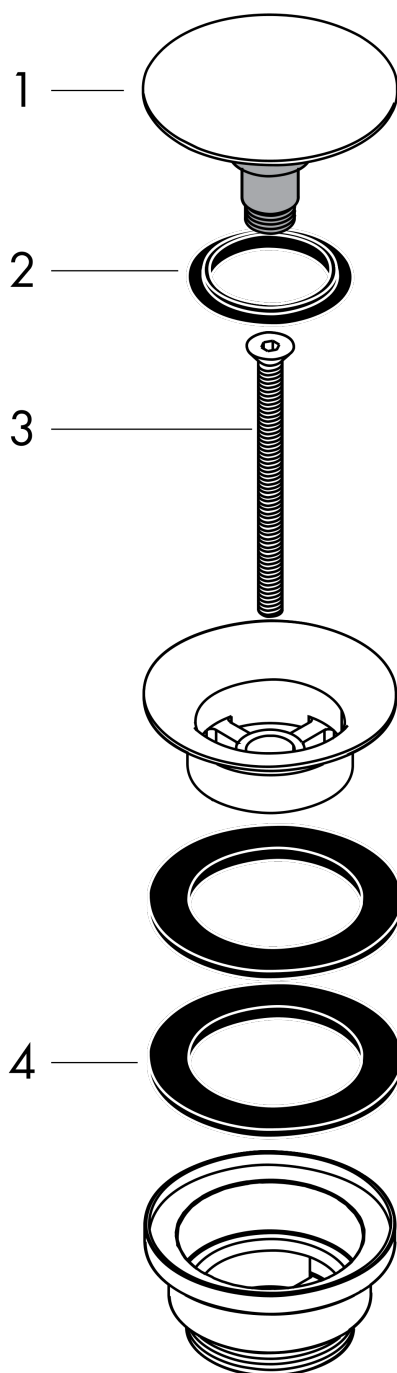

Waste set push-open for basin and bidet mixers

Surfaces: **Matt White** Article Number: **50100700**

Description

product features

- operation with pressure plug
- for basins with overflow hole
- brass
- drain plug material brass
- connection dimension G 1¼

Product image

Scale drawing

Waste set push-open for basin and bidet mixers

Surfaces: **Matt White** Article Number: **50100700**

Exploded Drawing

Year of production: >04/20

Waste set push-open for basin and bidet mixers

Surfaces: **Matt White** Article Number: **50100700**

Spare part list

Year of production: >04/20

Pos.	Description	Article Number	Price	PU
1	plug	97204700	-	1
2	seal	97205000	-	1
3	screw	98000000	-	1
4	form ring	96361000	-	1