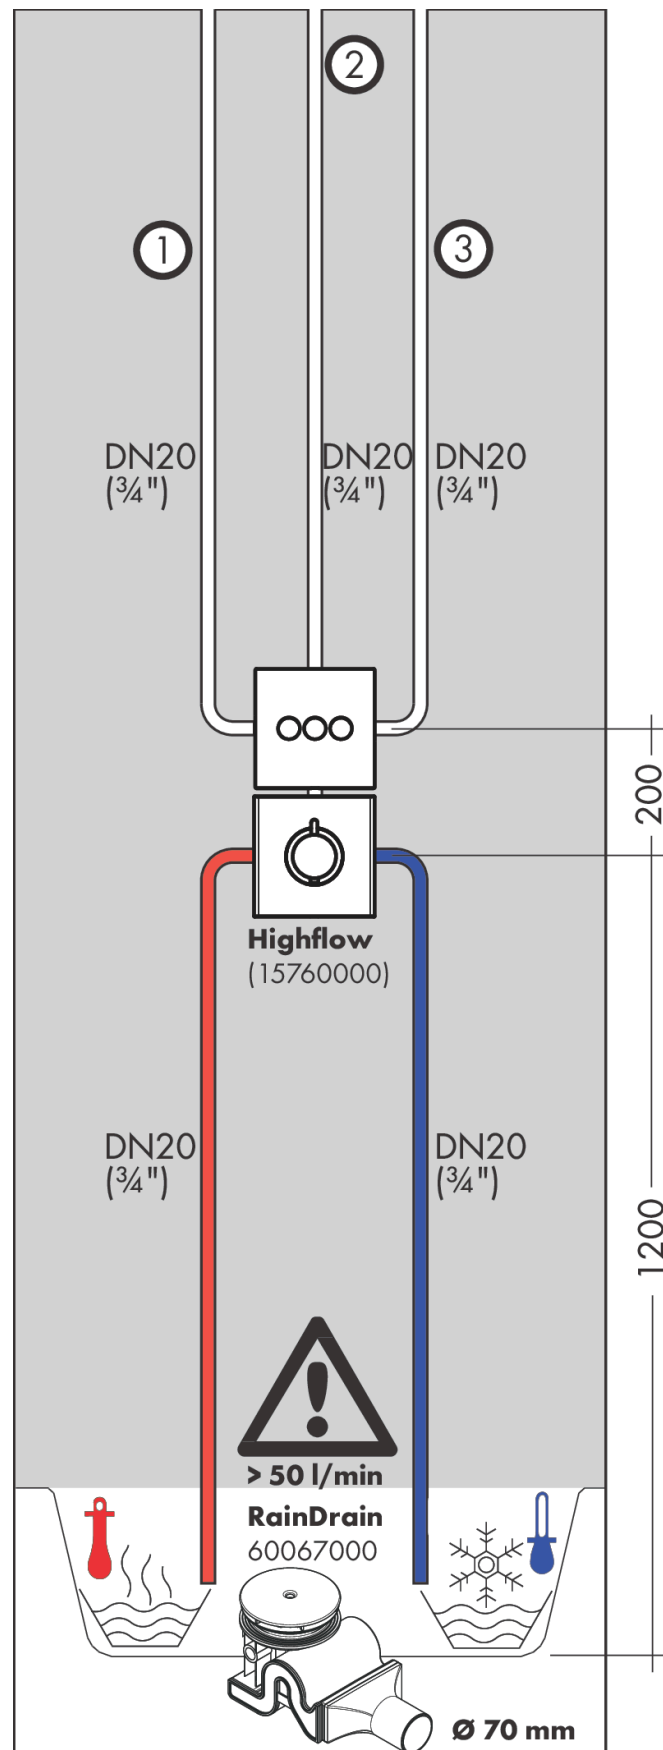

ShowerSelect S
Valve for concealed installation for 3 functions
Surfaces: **Chrome** Article Number: **15745000**

Installation examples