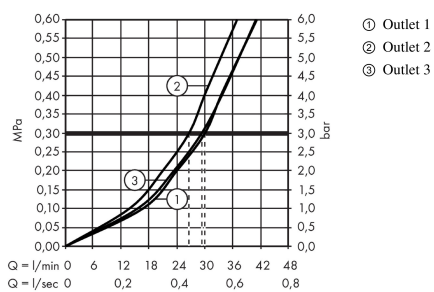

ShowerSelect S

Valve for concealed installation for 3 functions

Surfaces: **Chrome** Article Number: **15745000**

Description

product features

- 3 functions
- simultaneous use of several outlets
- maximum flow rate at 3 bar: 30 l/min
- flow rate upper outlet: 26 l/min
- Flow rate left and right: 29 l/min
- flow rate by simultaneous use of all outlets: 44 l/min
- Start/stop valve to operate the functions
- connection type: basic set
- min. operating pressure: 1 bar
- max. operating pressure: 10 bar
- Valve is delivered with buttons Rain large, Whirl, Waterfall

Technology

Product image

Scale drawing

Flowchart

ShowerSelect S
Valve for concealed installation for 3 functions
 Surfaces: **Chrome** Article Number: **15745000**

Installation examples

ShowerSelect S
Valve for concealed installation for 3 functions
 Surfaces: **Chrome** Article Number: **15745000**