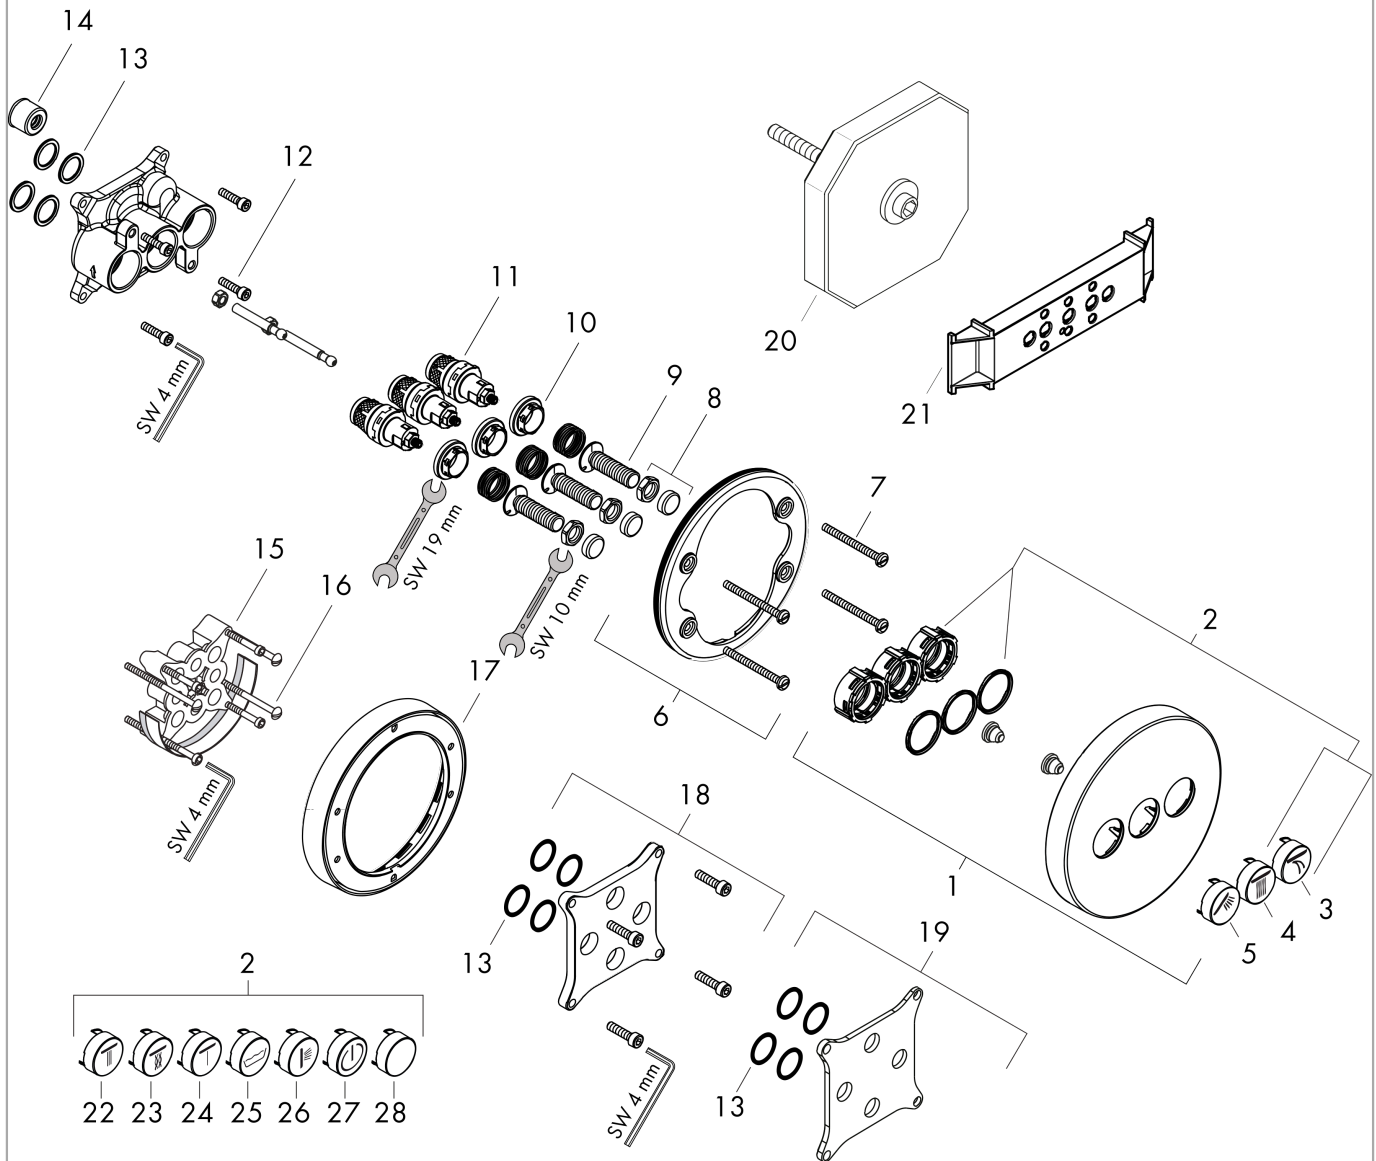

ShowerSelect S

Valve for concealed installation for 3 functions

Surfaces: **Chrome** Article Number: **15745000**

Description

product features

- 3 functions
- simultaneous use of several outlets
- maximum flow rate at 3 bar: 30 l/min
- flow rate upper outlet: 26 l/min
- Flow rate left and right: 29 l/min
- flow rate by simultaneous use of all outlets: 44 l/min
- Start/stop valve to operate the functions
- connection type: basic set
- min. operating pressure: 1 bar
- max. operating pressure: 10 bar
- Valve is delivered with buttons Rain large, Whirl, Waterfall

Exploded Drawing

Year of production: >05/18

ShowerSelect S
Valve for concealed installation for 3 functions
 Surfaces: **Chrome** Article Number: **15745000**

Spare part list

Year of production: >05/18

Pos.	Description	Article Number	Price	PU
1	escutcheon Ø 150 mm	92324000	-	1
2	set of symbols	92218000	-	1
3	symbol Flood jet	93574880	-	1
4	symbol head shower Rain large	93571880	-	1
5	symbol handshower	93573880	-	1
6	holder for escutcheon	98793000	-	1
7	set of fixing screws	96454000	-	1
8	nut and flange	92696000	-	1
9	Select-adapter	92219000	-	1
10	nut	98368000	-	1
11	shut off unit	95758000	-	1
12	set of screws	96525000	-	1
13	O-ring 16x2	98133000	-	1
14	noise reduction	94073000	-	1
15	extension 25 mm	13595000	-	1
16	set of fixing screws	97747000	-	1
17	extension 22 mm (Ø 150 mm)	13597000	-	1
18	extension 10 mm for iBox universal with shut-off unit	92332000	-	1
19	compensation set 1°	95521000	-	1
20	flushing unit complete	15956000	-	1
21	fit-up aid	92540000	-	1
22	symbol head shower Rain small	93572880	-	1
23	symbol Whirl	93575880	-	1
24	symbol Mono	93576880	-	1
25	symbol tub	93577880	-	1
26	symbol body shower	93578880	-	1
27	symbol ON/OFF	93579880	-	1
28	pushbutton	93955880	-	1
a	concealed item	01800180	-	1
b	shut off unit (special)	92361000	-	1
c	Grease	90920000	-	1