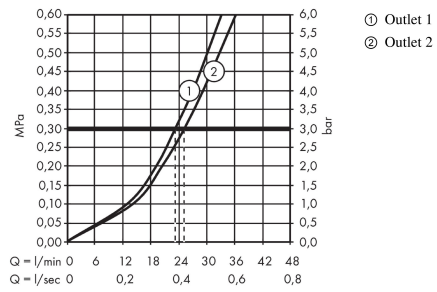

ShowerSelect S

Thermostat for concealed installation for 2 functions

Surfaces: **Brushed Bronze** Article Number: **15743140**

Description

product features

- 2 functions
- simultaneous use of several outlets
- Select push-button on/off control for 2 outlets
- flow rate upper outlet: 25 l/min
- flow rate lower outlet: 23 l/min
- thermostat cartridge, Start/stop valve to operate the functions
- safety lock at 40° C
- temperature limitation adjustable
- connection type: basic set
- min. operating pressure: 1 bar
- max. operating pressure: 10 bar
- Thermostat is delivered with buttons hand shower and Rain large

Technology

Product image

Scale drawing

ShowerSelect S

Thermostat for concealed installation for 2 functions

Surfaces: **Brushed Bronze** Article Number: **15743140**

Flowchart

ShowerSelect S