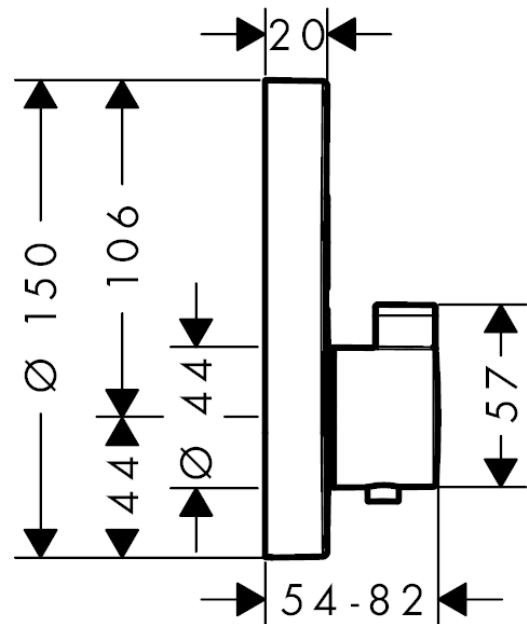

ShowerSelect S

Thermostat for concealed installation for 2 functions

Surfaces: **Brushed Bronze** Article Number: **15743140**

Description

product features

- 2 functions
- simultaneous use of several outlets
- Select push-button on/off control for 2 outlets
- flow rate upper outlet: 25 l/min
- flow rate lower outlet: 23 l/min
- thermostat cartridge, Start/stop valve to operate the functions
- safety lock at 40° C
- temperature limitation adjustable
- connection type: basic set
- min. operating pressure: 1 bar
- max. operating pressure: 10 bar
- Thermostat is delivered with buttons hand shower and Rain large

Technology

Product image

Scale drawing

ShowerSelect S

Thermostat for concealed installation for 2 functions

Surfaces: **Brushed Bronze** Article Number: **15743140**

Flowchart

ShowerSelect S