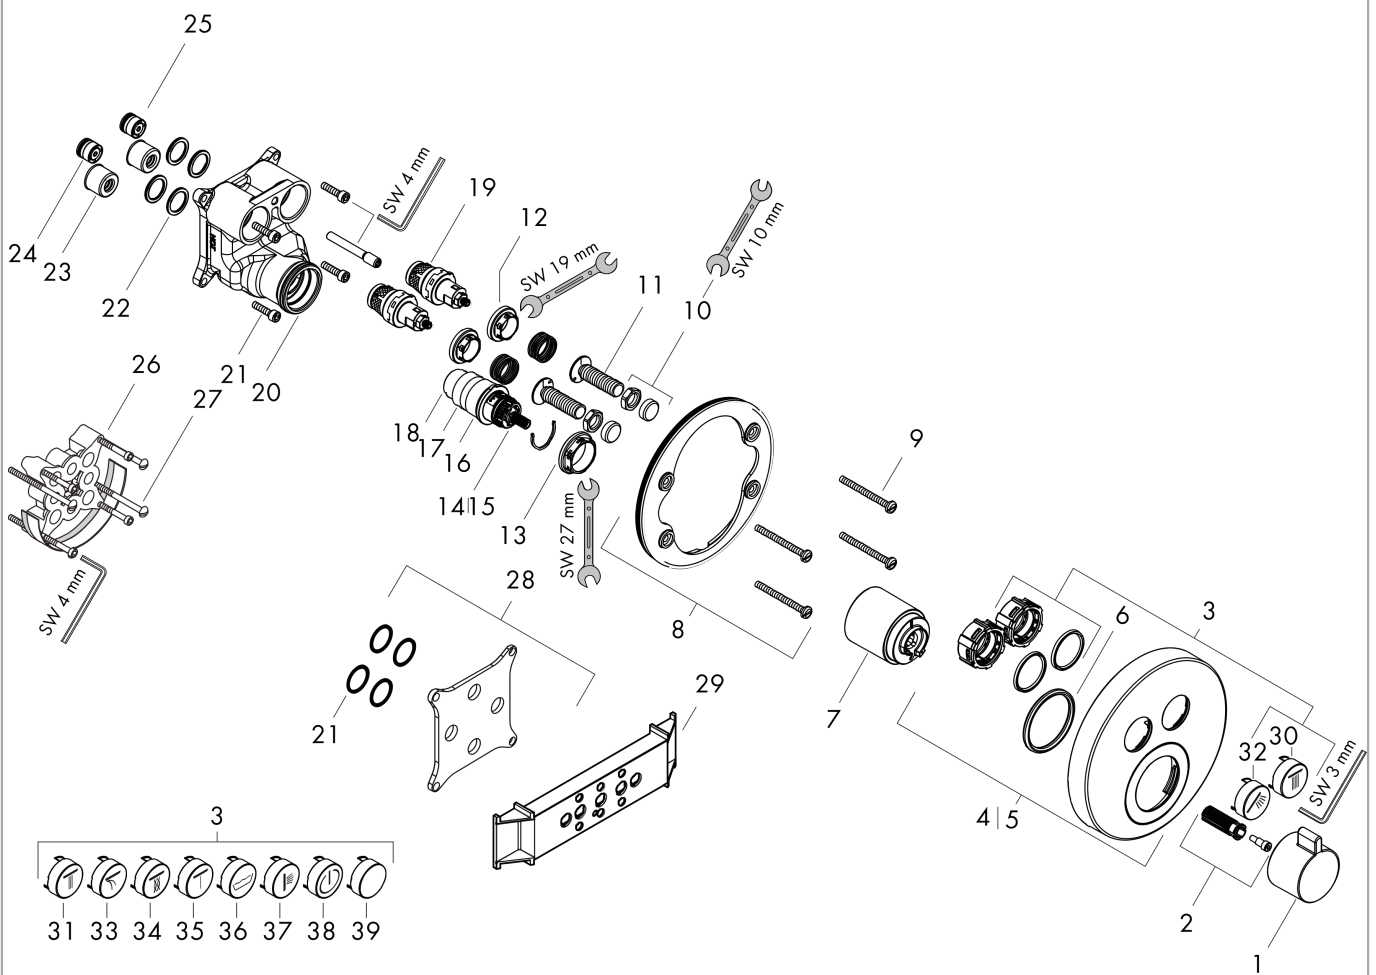

ShowerSelect S

Thermostat for concealed installation for 2 functions

Surfaces: **Brushed Bronze** Article Number: **15743140**

Exploded Drawing

Year of production: >06/20

ShowerSelect S

Thermostat for concealed installation for 2 functions

Surfaces: **Brushed Bronze** Article Number: **15743140**

Spare part list

Year of production: >06/20

Pos.	Description	Article Number	Price	PU
1	handle for thermostat	92215140	-	1
2	handle fixing set	95843000	-	1
3	set of symbols	92218000	-	1
4	escutcheon Ø 150 mm	92325140	-	1
5	escutcheon for exchanged connections	92391XXX	-	-
6	O-ring 44x4	98471000	-	1
7	sleeve	92216140	-	1
8	holder for escutcheon	98793000	-	1
9	set of fixing screws	96454000	-	1
10	nut and flange	92696000	-	1
11	Select-adapter	92219000	-	1
12	nut	98368000	-	1
13	nut	98913000	-	1
14	thermostat cartridge	98282000	-	1
15	cartridge for exchanged connections	92373000	-	1
16	O-ring 20x1,5	98197000	-	1
17	O-ring 25x1,5	98146000	-	1
18	O-ring 25x2,5	92146000	-	1
19	shut off unit	95758000	-	1
20	O-ring 34x2	98383000	-	1
21	set of screws	96525000	-	1
22	O-ring 16x2	98133000	-	1
23	noise reduction	94073000	-	1
24	non return valve (pressure-resistant up to 2 MPa)	92594000	-	1
25	non return valve	97980000	-	1
26	extension 25 mm	13595000	-	1
27	set of fixing screws	97747000	-	1
28	compensation set 1°	95521000	-	1
29	fit-up aid	92540000	-	1
30	symbol head shower Rain large	93571880	-	1
31	symbol head shower Rain small	93572880	-	1
32	symbol handshower	93573880	-	1
33	symbol Flood jet	93574880	-	1
34	symbol Whirl	93575880	-	1
35	symbol Mono	93576880	-	1
36	symbol tub	93577880	-	1
37	symbol body shower	93578880	-	1
38	symbol ON/OFF	93579880	-	1
39	pushbutton	93955880	-	1