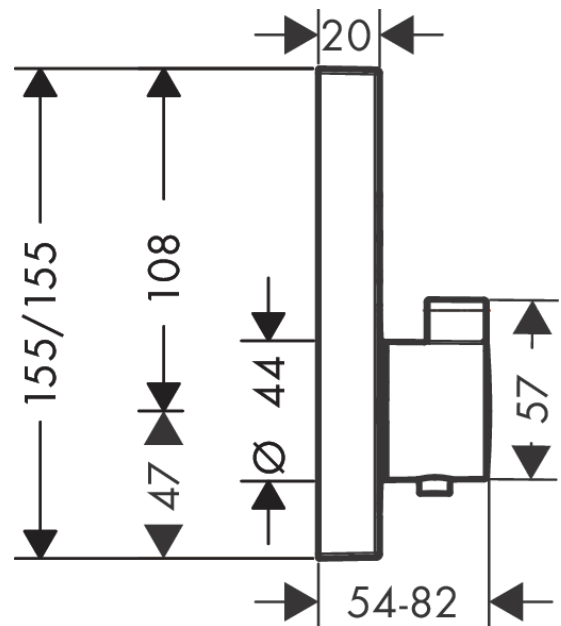

ShowerSelect

Thermostat for concealed installation for 2 functions

Surfaces: **Polished Gold Optic** Article Number: **15763990**

Description

product features

- 2 functions
- simultaneous use of several outlets
- Select push-button on/off control for 2 outlets
- flow rate upper outlet: 25 l/min
- flow rate lower outlet: 23 l/min
- thermostat cartridge, Start/stop valve to operate the functions
- safety lock at 40° C
- temperature limitation adjustable
- connection type: basic set
- min. operating pressure: 1 bar
- max. operating pressure: 10 bar
- Thermostat is delivered with buttons hand shower and Rain large

Technology

Design awards

Product image

Scale drawing

ShowerSelect

Thermostat for concealed installation for 2 functions

Surfaces: **Polished Gold Optic** Article Number: **15763990**

Flowchart

ShowerSelect

Thermostat for concealed installation for 2 functions

Surfaces: **Polished Gold Optic** Article Number: **15763990**

Exploded Drawing

Year of production: >07/19

ShowerSelect

Thermostat for concealed installation for 2 functions