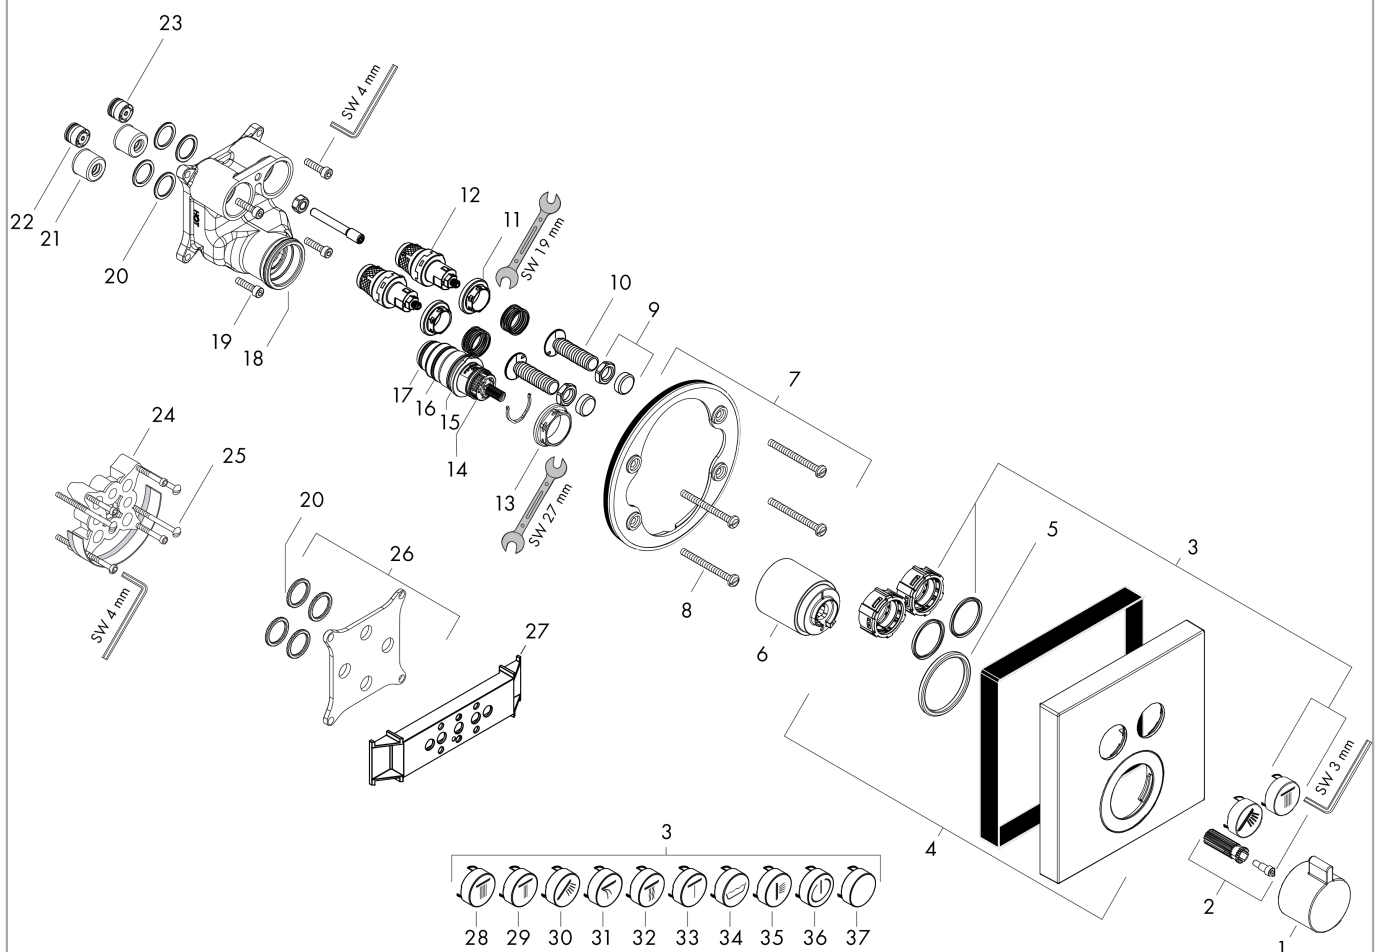

ShowerSelect

Thermostat for concealed installation for 2 functions

Surfaces: **Polished Gold Optic** Article Number: **15763990**

Exploded Drawing

Year of production: >07/19

ShowerSelect

Thermostat for concealed installation for 2 functions

Surfaces: **Polished Gold Optic** Article Number: **15763990**

Spare part list

Year of production: >07/19

Pos.	Description	Article Number	Price	PU
1	handle for thermostat	92215990	-	1
2	handle fixing set	95843000	-	1
3	set of symbols	92218000	-	1
4	escutcheon 155 / 155 mm	92217990	-	1
5	O-ring 44x4	98471000	-	1
6	sleeve	92216990	-	1
7	holder for escutcheon	98793000	-	1
8	set of fixing screws	96454000	-	1
9	nut	98913000	-	1
10	thermostat cartridge	98282000	-	1
11	O-ring 20x1,5	98197000	-	1
12	O-ring 25x1,5	98146000	-	1
13	O-ring 25x2,5	92146000	-	1
14	nut and flange	92696000	-	1
15	Select-adapter	92219000	-	1
16	nut	98368000	-	1
17	shut off unit	95758000	-	1
18	O-ring 36x2	98156000	-	1
19	set of screws	96525000	-	1
20	O-ring 16x2	98133000	-	1
21	noise reduction	94073000	-	1
22	non return valve (pressure-resistant up to 2 MPa)	92594000	-	1
23	non return valve	97980000	-	1
24	fit-up aid	92540000	-	1
25	extension 25 mm	13595000	-	1
26	set of fixing screws	97747000	-	1
27	compensation set 1°	95521000	-	1
28	symbol head shower Rain large	93571880	-	1
29	symbol head shower Rain small	93572880	-	1
30	symbol handshower	93573880	-	1
31	symbol Flood jet	93574880	-	1
32	symbol Whirl	93575880	-	1
33	symbol Mono	93576880	-	1
34	symbol tub	93577880	-	1
35	symbol body shower	93578880	-	1
36	symbol ON/OFF	93579880	-	1
37	pushbutton	93955880	-	1
a	concealed item	01800180	-	1
b	Grease	90920000	-	1