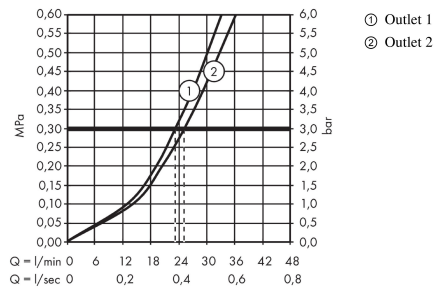

ShowerSelect

Thermostat for concealed installation for 2 functions

Surfaces: **Polished Gold Optic** Article Number: **15763990**

Description

product features

- 2 functions
- simultaneous use of several outlets
- Select push-button on/off control for 2 outlets
- flow rate upper outlet: 25 l/min
- flow rate lower outlet: 23 l/min
- thermostat cartridge, Start/stop valve to operate the functions
- safety lock at 40° C
- temperature limitation adjustable
- connection type: basic set
- min. operating pressure: 1 bar
- max. operating pressure: 10 bar
- Thermostat is delivered with buttons hand shower and Rain large

Technology

Design awards

Product image

Scale drawing

ShowerSelect

Thermostat for concealed installation for 2 functions

Surfaces: **Polished Gold Optic** Article Number: **15763990**

Flowchart