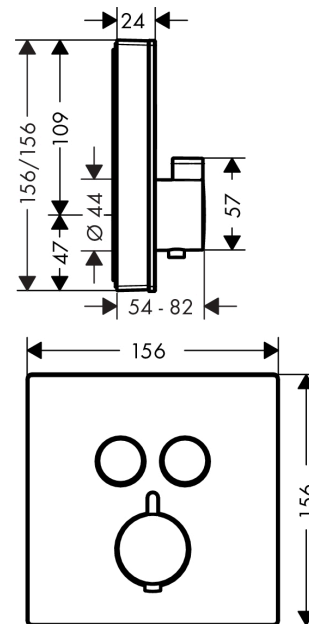

ShowerSelect Glass

Thermostat for concealed installation for 2 functions

Surfaces: **White/Chrome** Article Number: **15738400**

Description

product features

- 2 functions
- simultaneous use of several outlets
- Select push-button on/off control for 2 outlets
- flow rate upper outlet: 25 l/min
- flow rate lower outlet: 23 l/min
- thermostat cartridge, Start/stop valve to operate the functions
- safety lock at 40° C
- temperature limitation adjustable
- connection type: basic set
- min. operating pressure: 1 bar
- max. operating pressure: 10 bar
- Thermostat is delivered with buttons hand shower and Rain large

Technology

Design awards

Product image

Scale drawing

ShowerSelect Glass
Thermostat for concealed installation for 2 functions
 Surfaces: **White/Chrome** Article Number: **15738400**

Flowchart

ShowerSelect Glass
Thermostat for concealed installation for 2 functions
 Surfaces: **White/Chrome** Article Number: **15738400**

Exploded Drawing

Year of production: >07/15

ShowerSelect Glass
Thermostat for concealed installation for 2 functions
 Surfaces: **White/Chrome** Article Number: **15738400**

Spare part list

Year of production: >07/15