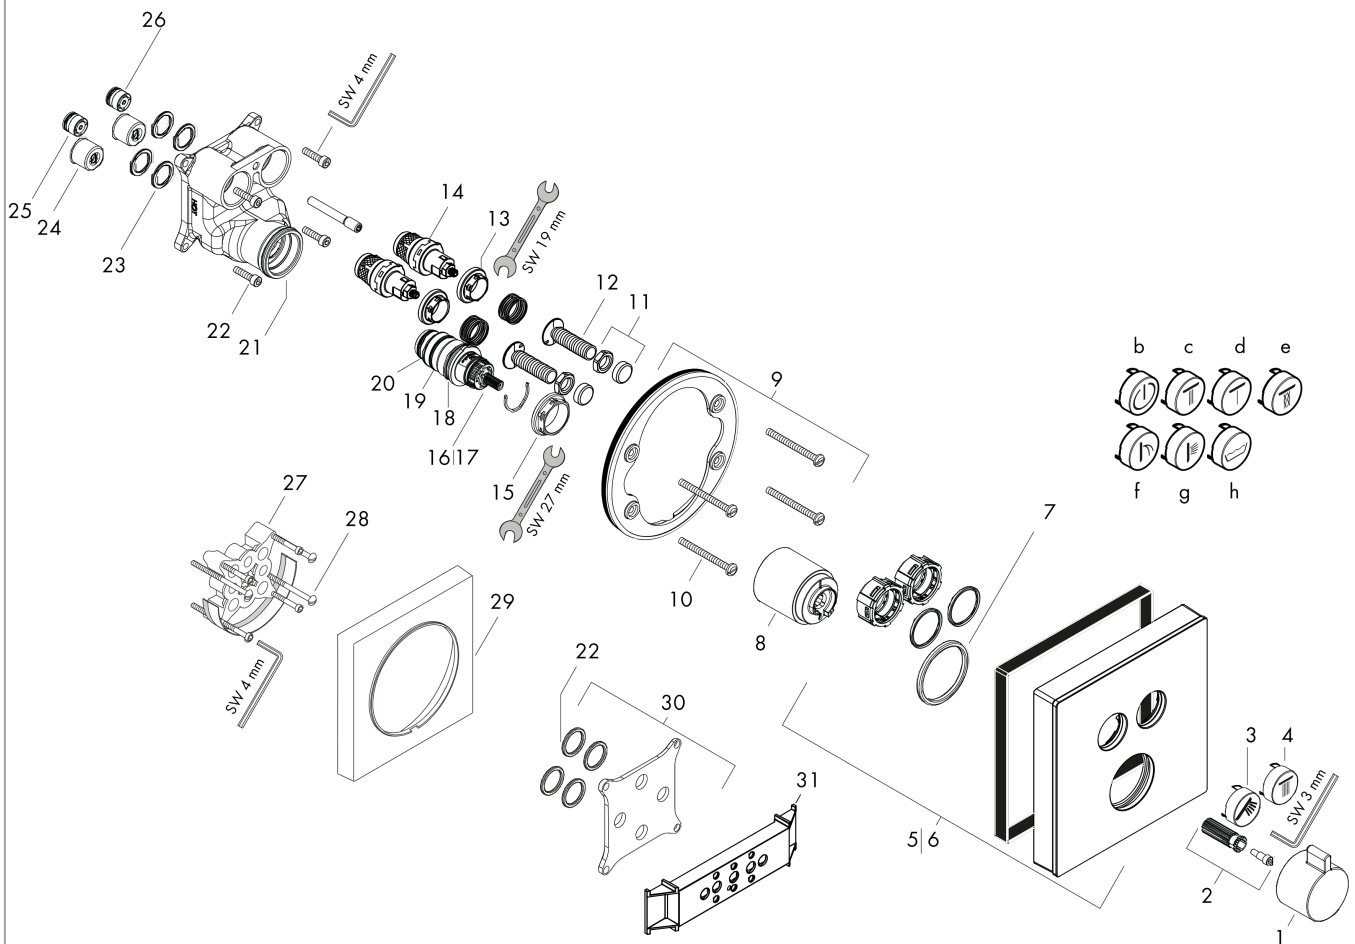

ShowerSelect Glass
Thermostat for concealed installation for 2 functions
Surfaces: **White/Chrome** Article Number: **15738400**

Exploded Drawing

Year of production: >07/15

ShowerSelect Glass
Thermostat for concealed installation for 2 functions
Surfaces: **White/Chrome** Article Number: **15738400**

Spare part list

Year of production: >07/15

Pos.	Description	Article Number	Price	PU
1	handle for thermostat	92215000	-	1
2	handle fixing set	95843000	-	1
3	symbol handshower	92573450	-	1
4	symbol head shower Rain large	92571450	-	1
5	escutcheon 155 / 155 mm	92623400	-	1
6	escutcheon for exchanged connections	92843400	-	1
7	O-ring 44x4	98471000	-	1
8	sleeve	92216000	-	1
9	holder for escutcheon	98793000	-	1
10	set of fixing screws	96454000	-	1
11	nut and flange	92696000	-	1
12	Select-adapter	92219000	-	1
13	nut	98368000	-	1
14	shut off unit	95758000	-	1
15	nut	98913000	-	1
16	thermostat cartridge	98282000	-	1
17	cartridge for exchanged connections	92373000	-	1
18	O-ring 25x2,5	92146000	-	1
19	O-ring 25x1,5	98146000	-	1
20	O-ring 20x1,5	98197000	-	1
21	O-ring 36x2	98156000	-	1
22	set of screws	96525000	-	1
23	O-ring 16x2	98133000	-	1
24	noise reduction	94073000	-	1
25	non return valve (pressure-resistant up to 2 MPa)	92594000	-	1
26	non return valve	97980000	-	1
27	extension 25 mm	13595000	-	1
28	set of fixing screws	97747000	-	1
29	extension 22 mm	13604000	-	1
30	compensation set 1°	95521000	-	1
31	fit-up aid	92540000	-	1
a	concealed item	01800180	-	1
b	symbol ON/OFF	92579450	-	1
c	symbol head shower Rain small	92572450	-	1
d	symbol Mono	92576450	-	1
e	symbol Whirl	92575450	-	1
f	symbol Flood jet	92574450	-	1
g	symbol body shower	92578450	-	1
h	symbol tub	92577450	-	1
i	Grease	90920000	-	1
j	shut off unit (special)	92361000	-	1