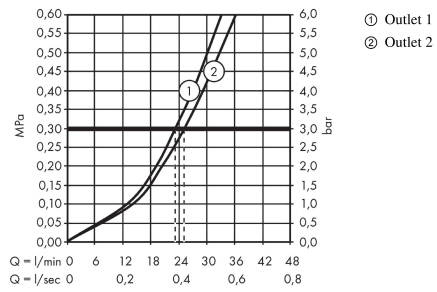

ShowerSelect Glass

Thermostat for concealed installation for 2 functions

Surfaces: **White/Chrome** Article Number: **15738400**

Description

product features

- 2 functions
- simultaneous use of several outlets
- Select push-button on/off control for 2 outlets
- flow rate upper outlet: 25 l/min
- flow rate lower outlet: 23 l/min
- thermostat cartridge, Start/stop valve to operate the functions
- safety lock at 40° C
- temperature limitation adjustable
- connection type: basic set
- min. operating pressure: 1 bar
- max. operating pressure: 10 bar
- Thermostat is delivered with buttons hand shower and Rain large

Technology

Design awards

Product image

Scale drawing

ShowerSelect Glass
Thermostat for concealed installation for 2 functions
 Surfaces: **White/Chrome** Article Number: **15738400**

Flowchart

ShowerSelect Glass
Thermostat for concealed installation for 2 functions
 Surfaces: **White/Chrome** Article Number: **15738400**

Exploded Drawing

Year of production: >07/15

ShowerSelect Glass
Thermostat for concealed installation for 2 functions
 Surfaces: **White/Chrome** Article Number: **15738400**

Spare part list

Year of production: >07/15